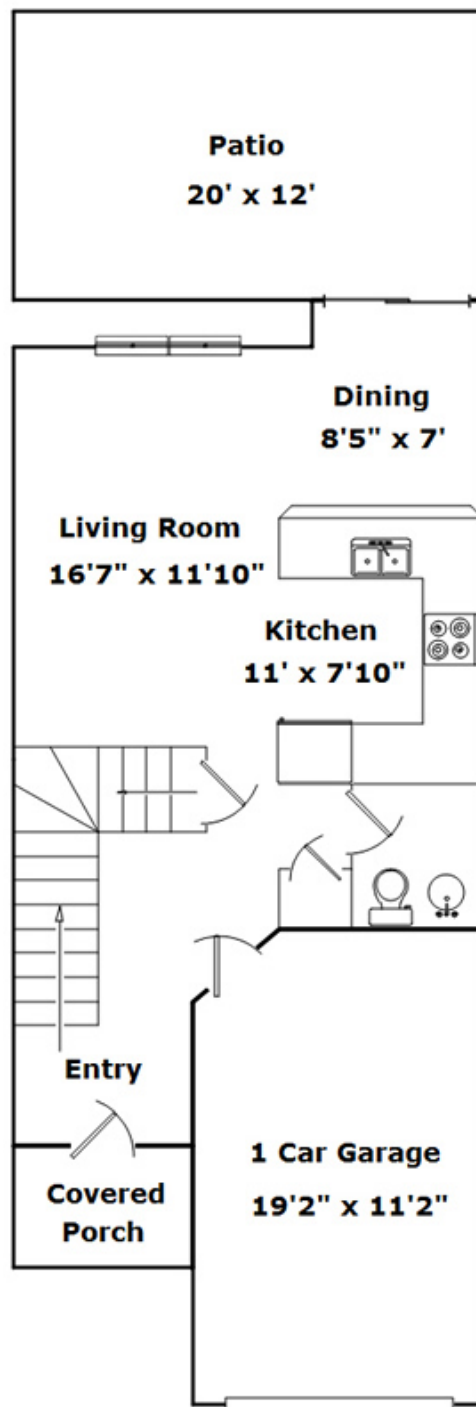

3715 Summer Sage Ct - Champaign, IL 61821

Drawn by: Look2 Homes Champaign

<http://www.look2homes.com/l2fp/floorplan/index.php?oid=12287>

Zebo Zebo

Office Phone: 217-352-1234

Cell Phone: 217-898-2378

Zebo@ccr-abt.com

<http://www.ccr-abt.com/pages/zebo-zebo>

Information is deemed reliable but not guaranteed!

champaign
county
realty