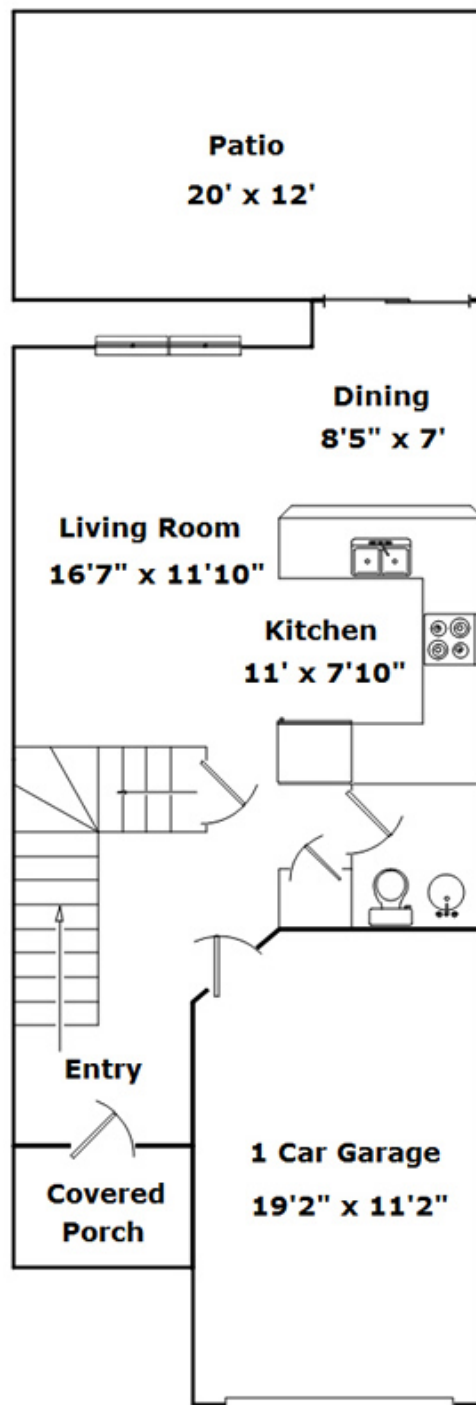

## Property Details

3 Bedroom(s)  
2 Bath(s)  
1 Half Bath(s)

## SQFT

Total	1838
Main Level	553
Upper Level	766
Basement	519
Garage	231

 **Zebo Zebo**

Office Phone: 217-352-1234

Cell Phone: 217-898-2378

Zebo@ccr-abt.com

<http://www.ccr-abt.com/pages/zebo-zebo>

Information is deemed reliable but not guaranteed!