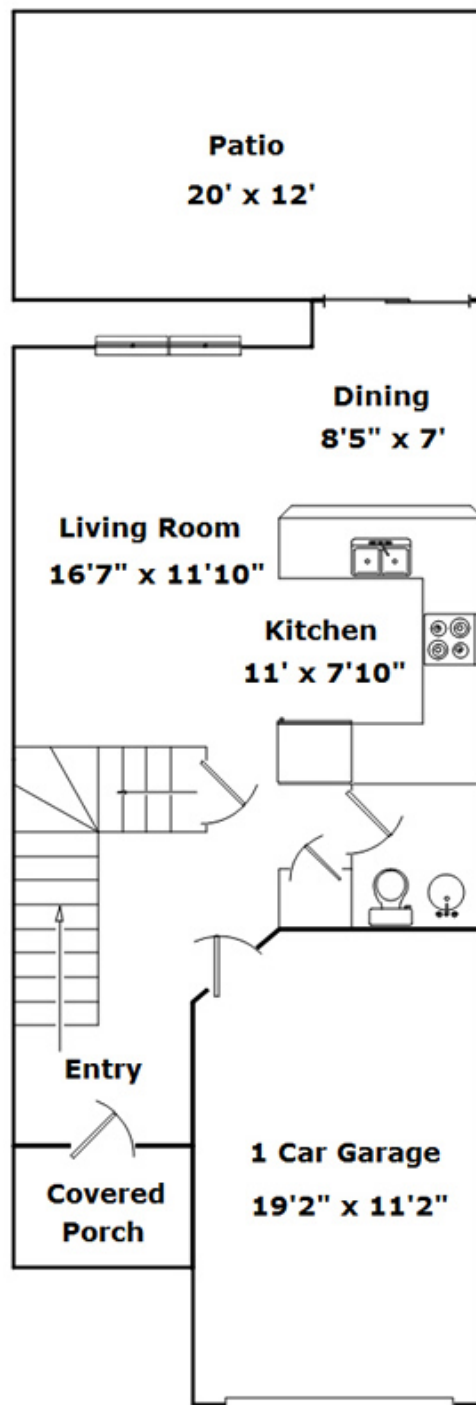

## Property Details

3 Bedroom(s)  
2 Bath(s)  
1 Half Bath(s)

## SQFT

Total	1838
Main Level	553
Upper Level	766
Basement	519
Garage	231

 **Zebo Zebe**

Office Phone: 217-352-1234

Cell Phone: 217-898-2378

Zebo@ccr-abt.com

<http://www.ccr-abt.com/pages/zebo-zebe>

Information is deemed reliable but not guaranteed!