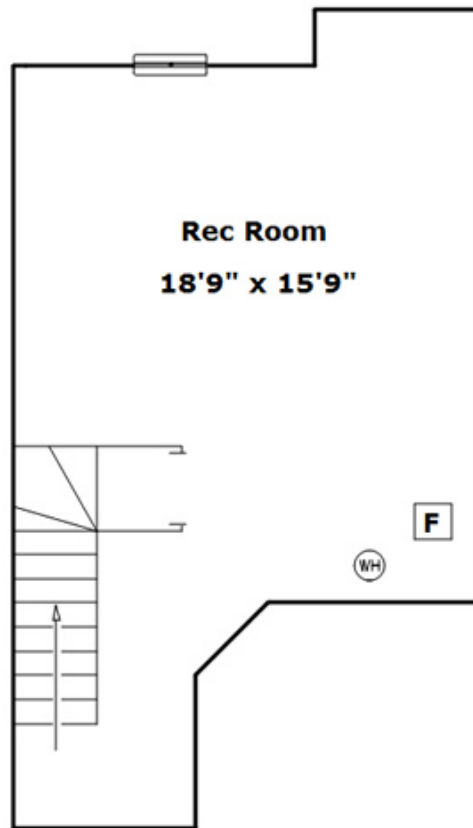

Drawn by: Look2 Homes Champaign

<http://www.look2homes.com/l2fp/floorplan/index.php?oid=12287>

 **Zebo Zebe**

Office Phone: 217-352-1234

Cell Phone: 217-898-2378

Zebo@ccr-abt.com

<http://www.ccr-abt.com/pages/zebo-zebe>