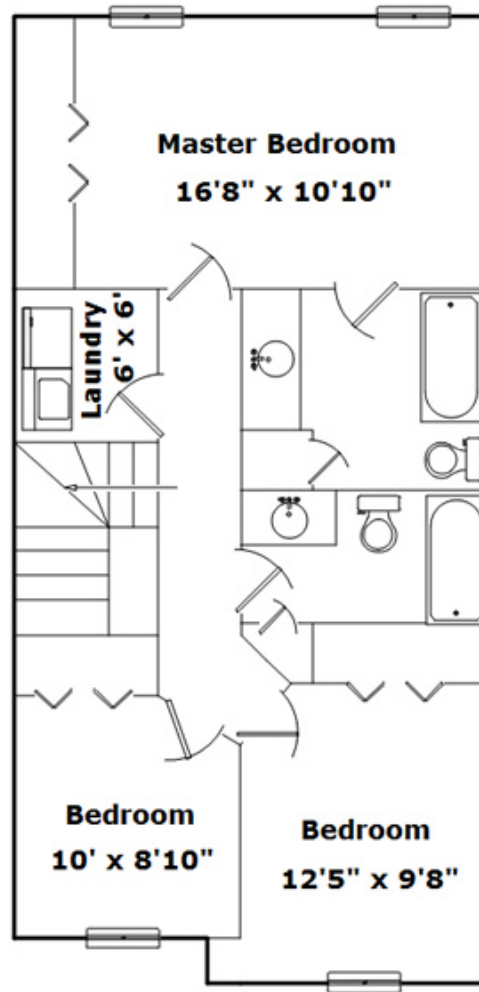

3715 Summer Sage Ct - Champaign, IL 61821

Drawn by: Look2 Homes Champaign
<http://www.look2homes.com/l2fp/floorplan/index.php?oid=12287>

Zebo Zebe

Office Phone: 217-352-1234

Cell Phone: 217-898-2378

Zebo@ccr-abt.com

<http://www.ccr-abt.com/pages/zebo-zebe>

Information is deemed reliable but not guaranteed!

champaign
county
realty