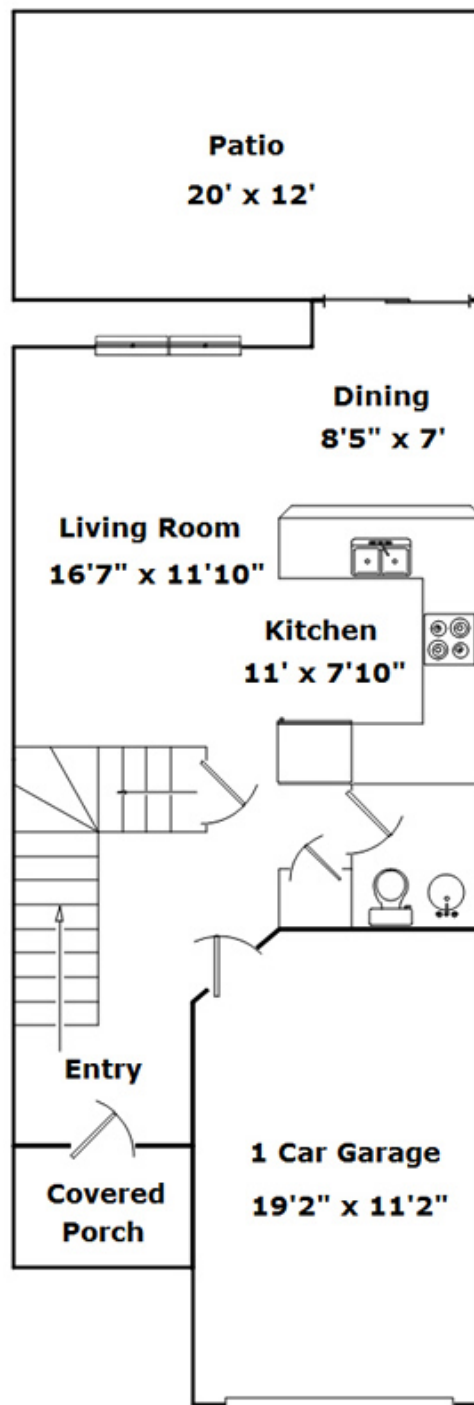

3715 Summer Sage Ct - Champaign, IL 61821

Drawn by: Look2 Homes Champaign

<http://www.look2homes.com/l2fp/floorplan/index.php?oid=12287>

Zebo Zebo

Office Phone: 217-352-1234

Cell Phone: 217-898-2378

Zebo@ccr-abt.com

<http://www.ccr-abt.com/pages/zebo-zebo>

Information is deemed reliable but not guaranteed!

champaign
county
realty