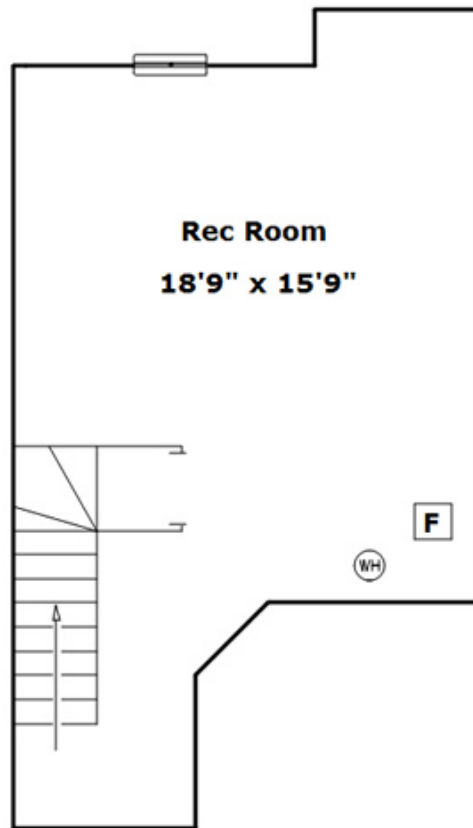

# 3715 Summer Sage Ct - Champaign, IL 61821

**Drawn by:** Look2 Homes Champaign  
<http://www.look2homes.com/l2fp/floorplan/index.php?oid=12287>

 **Zebo Zebe**

Office Phone: 217-352-1234

Cell Phone: 217-898-2378