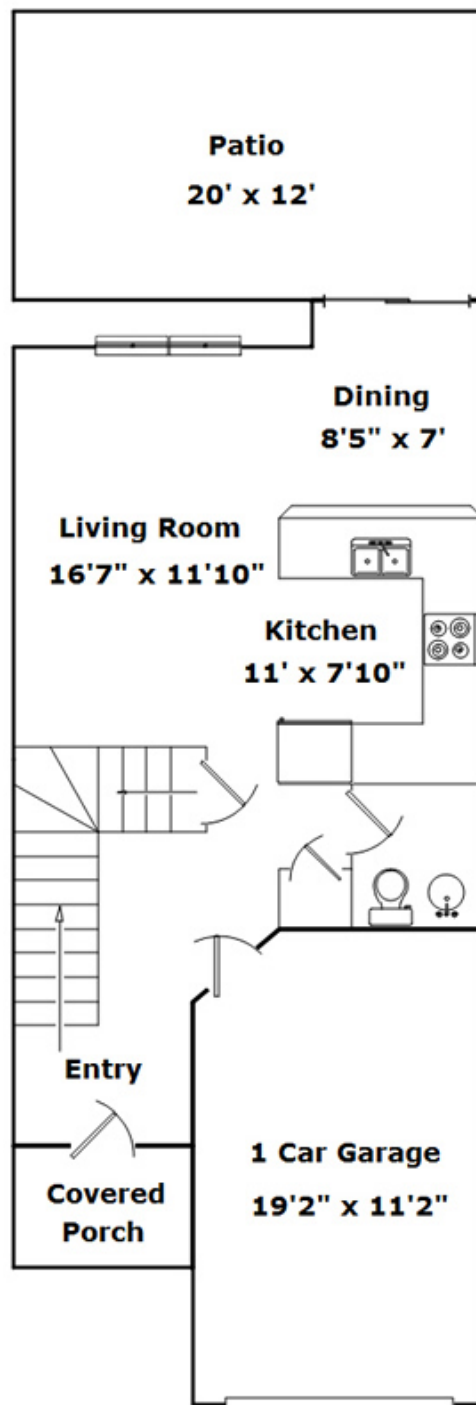

3715 Summer Sage Ct - Champaign, IL 61821

Drawn by: Look2 Homes Champaign

<http://www.look2homes.com/l2fp/floorplan/index.php?oid=12287>

Zebo Zebo

Office Phone: 217-352-1234

Cell Phone: 217-898-2378

Zebo@ccr-abt.com

<http://www.ccr-abt.com/pages/zebo-zebo>

Information is deemed reliable but not guaranteed!

champaign
county
realty