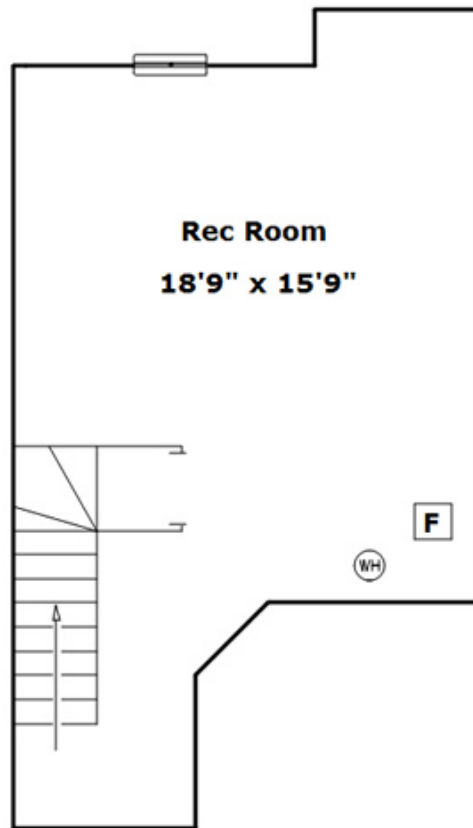

# 3715 Summer Sage Ct - Champaign, IL 61821

**Drawn by:** Look2 Homes Champaign

<http://www.look2homes.com/l2fp/floorplan/index.php?oid=12287>

 **Zebo Zebe**

Office Phone: 217-352-1234

Cell Phone: 217-898-2378