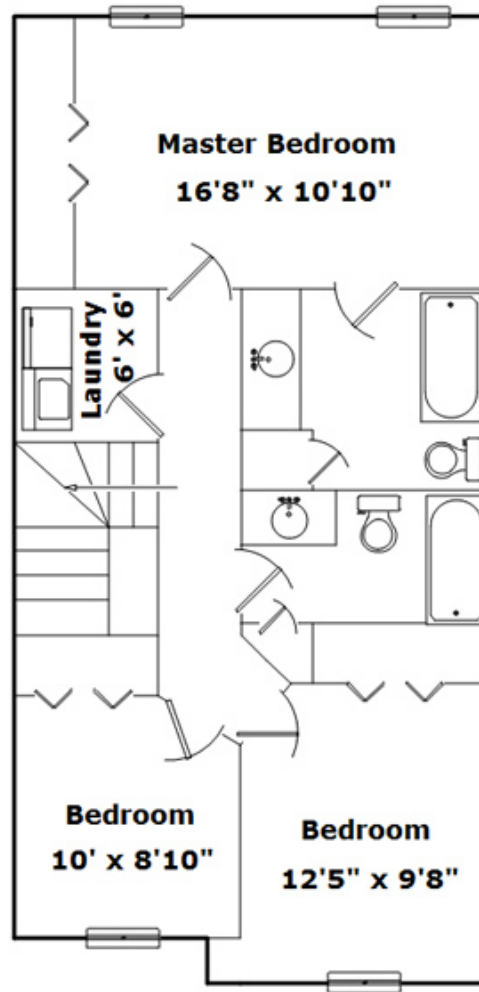

3715 Summer Sage Ct - Champaign, IL 61821

Drawn by: Look2 Homes Champaign

<http://www.look2homes.com/l2fp/floorplan/index.php?oid=12287>

Zebo Zebe

Office Phone: 217-352-1234

Cell Phone: 217-898-2378

Zebo@ccr-abt.com

<http://www.ccr-abt.com/pages/zebo-zebe>

Information is deemed reliable but not guaranteed!

champaign
county
realty