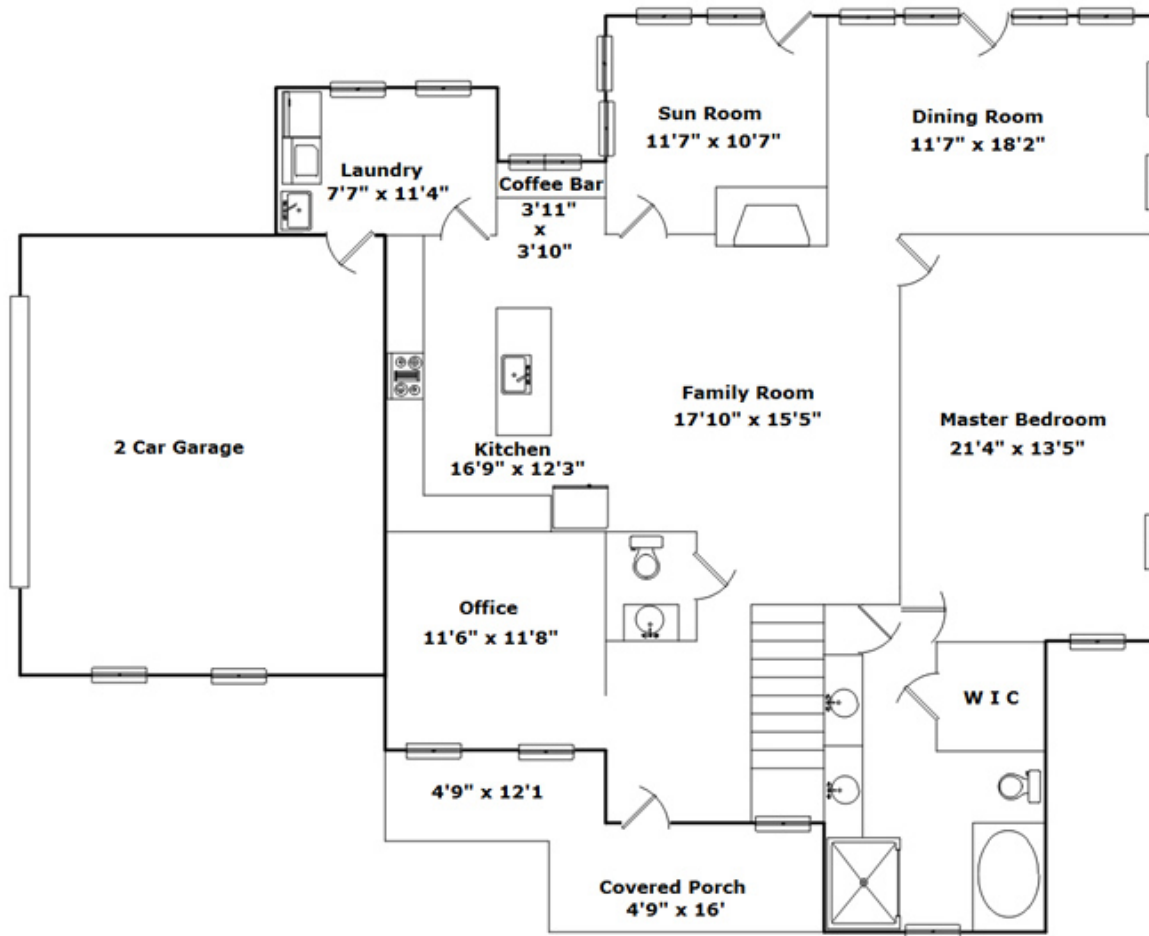

216 Creek Falls Crossing - Easley, SC 29640