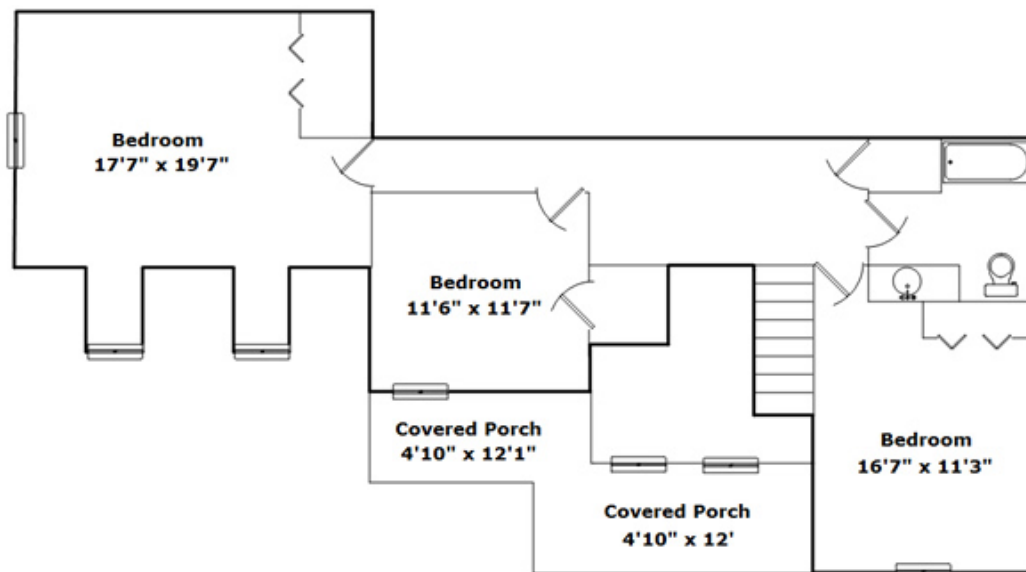

216 Creek Falls Crossing - Easley, SC 29640

Drawn by: Billy Coracy

<http://www.look2homes.com/l2fp/floorplan/index.php?oid=12278>

Val Hubber

Cell Phone: 864-915-2834

Val.Hubber@allentate.com

<http://www.valhubber.com>

Information is deemed reliable but not guaranteed!