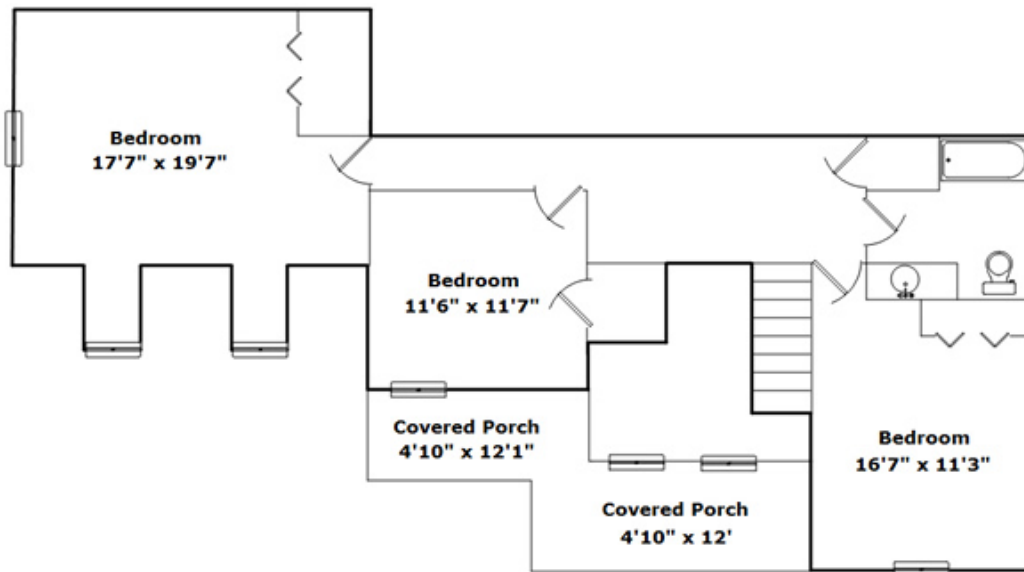

216 Creek Falls Crossing - Easley, SC 29640

Drawn by: Billy Coracy

<http://www.look2homes.com/l2fp/floorplan/index.php?oid=12278>

Val Hubber

Cell Phone: 864-915-2834

Val.Hubber@allentate.com

<http://www.valhubber.com>

Information is deemed reliable but not guaranteed!