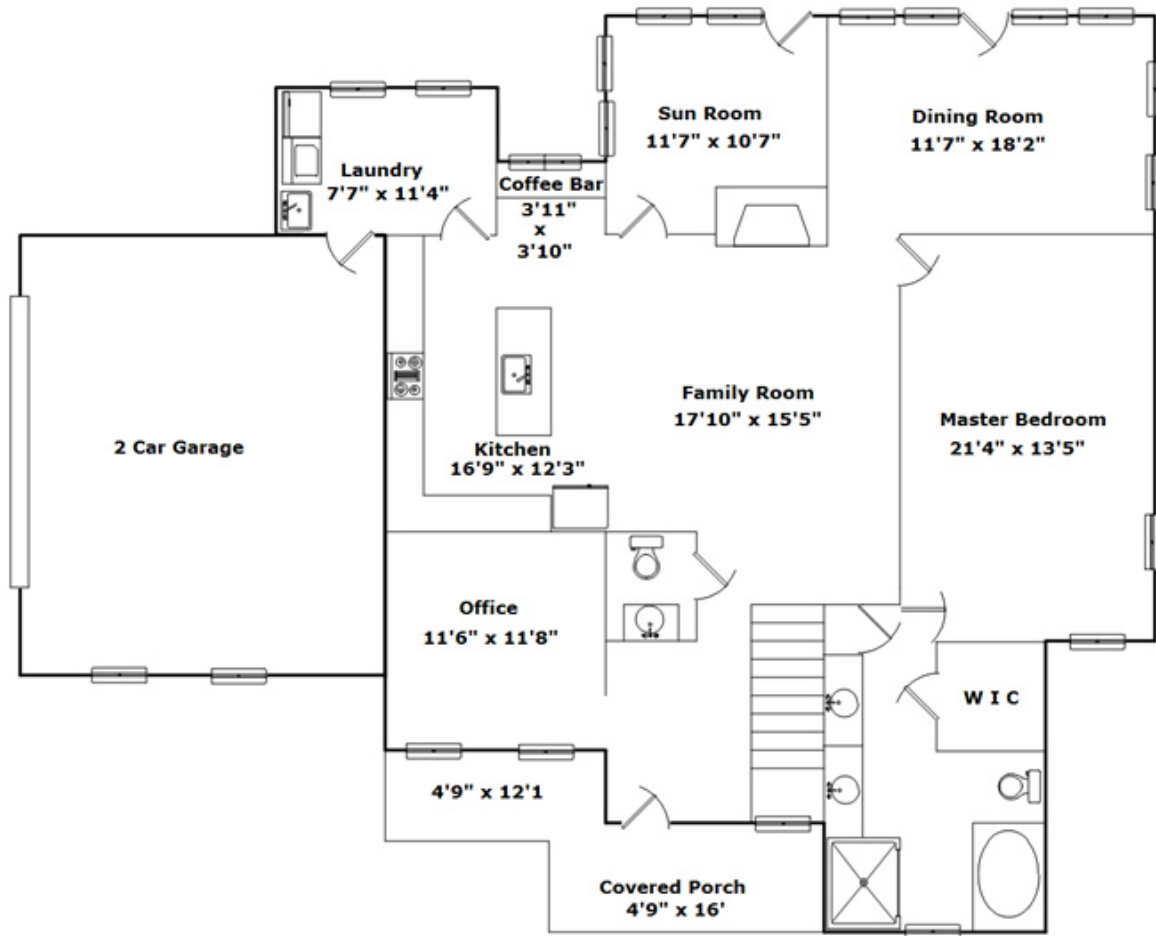

216 Creek Falls Crossing - Easley, SC 29640