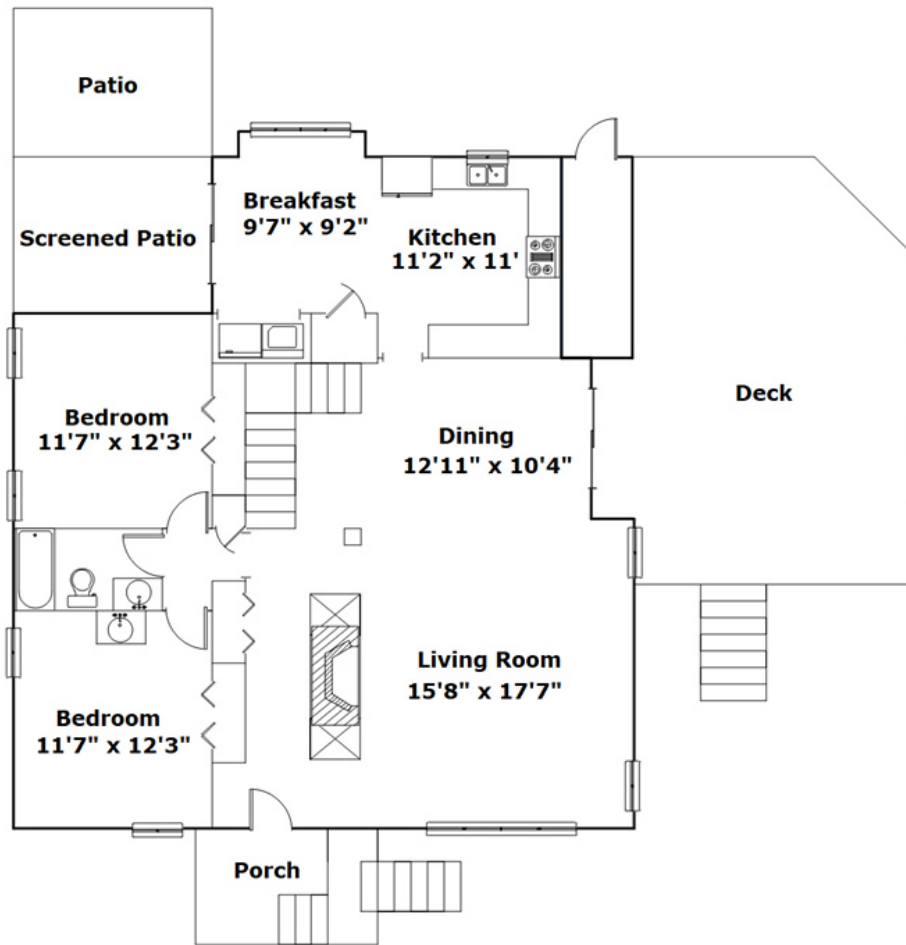

1807 Woodvalley Ct - Columbia, SC 29212

Drawn by: Look2 Homes Columbia

View this floor plan online at
<http://www.look2homes.com/l2fp/floorplan/index.php?oid=15594>

Donnie Shealy

Office Phone: 803-957-5566

Cell Phone: 803-238-9925

donnie.shealy@cbcarolinas.com

Information is deemed reliable but not guaranteed!

RESIDENTIAL BROKERAGE