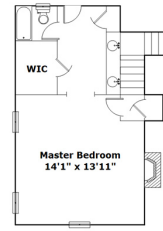

1807 Woodvalley Ct - Columbia, SC 29212

Presenting a beautiful home for your consideration!

Property Details

3 Bedroom(s)
2 Bath(s)

SQFT

Total	1935
Main Level	1344
Upper Level	591
Storage	53

Donnie Shealy

Office Phone: 803-957-5566

Cell Phone: 803-238-9925

donnie.shealy@cbcarolinas.com

Information is deemed reliable but not guaranteed!

RESIDENTIAL BROKERAGE

1807 Woodvalley Ct - Columbia, SC 29212

Drawn by: Look2 Homes Columbia

View this floor plan online at
<http://www.look2homes.com/l2fp/floorplan/index.php?oid=15594>