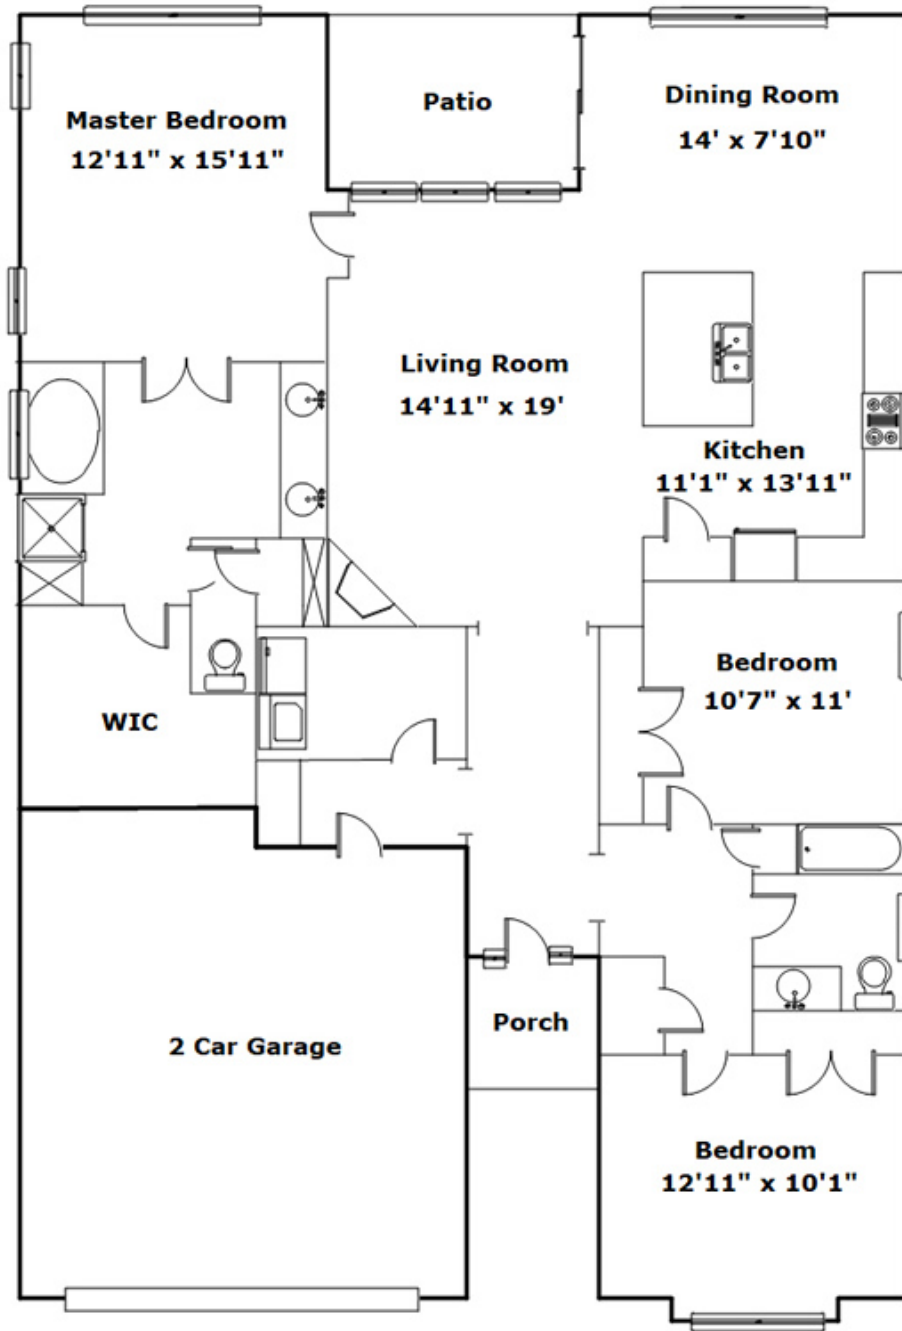

656 Scarlet Baby Dr - Blythewood, SC 29016

Drawn by: Look2 Homes Columbia

<http://www.look2homes.com/l2fp/floorplan/index.php?oid=15589>

Lisa Conley

Office Phone: 803-788-1450

Cell Phone: 803-873-4038

lisa.conley@cbcarolinas.com

Information is deemed reliable but not guaranteed!

RESIDENTIAL BROKERAGE