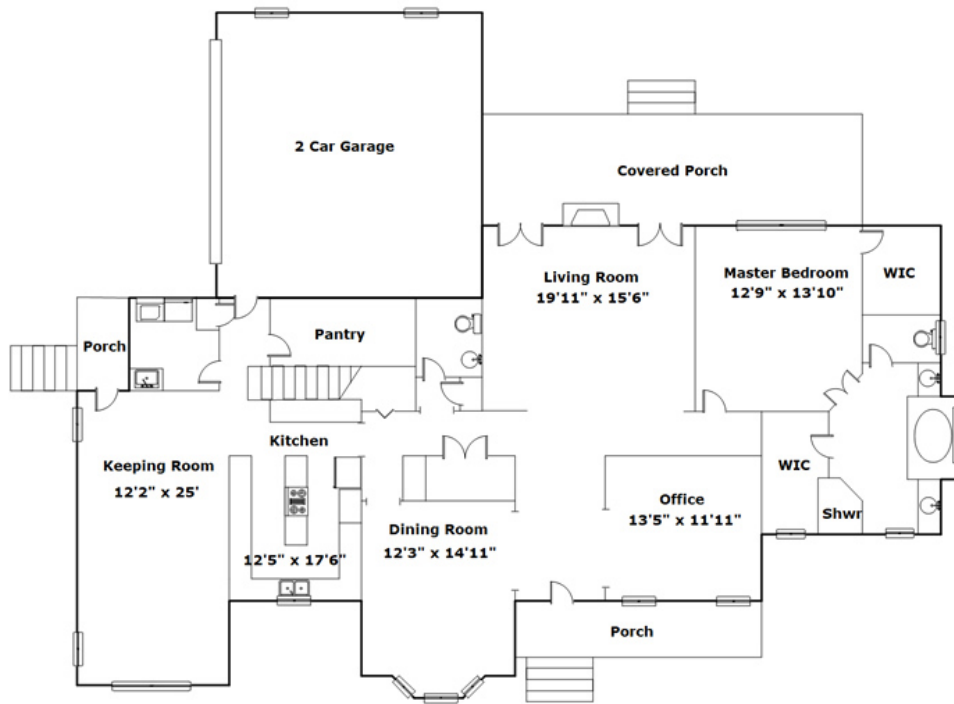

206 Belfry Ct - Lexington, SC 29072

Presenting a beautiful home for your consideration!

Property Details

4 Bedroom(s)
3 Bath(s)
1 Half Bath(s)

SQFT

Total	3914
Main Level	2444
Upper Level	1470
Attached Garage	608
Detached Garage	437

Drawn by: Look2 Homes Columbia

View this floor plan online at
<http://www.look2homes.com/l2fp/floorplan/index.php?oid=15215>

Jason Compton

Office Phone: 803-957-5566

Cell Phone: 803-665-5253

jasoncompton@cbscarolinas.com