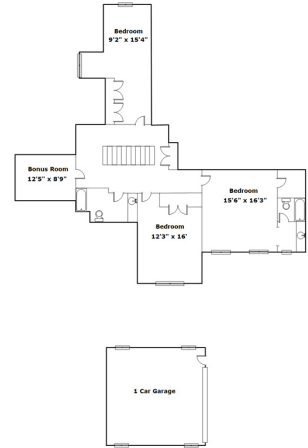

206 Belfry Ct - Lexington, SC 29072

Presenting a beautiful home for your consideration!

Property Details

4 Bedroom(s)
3 Bath(s)
1 Half Bath(s)

SQFT

Total	3914
Main Level	2444
Upper Level	1470
Attached Garage	608
Detached Garage	437

Drawn by: Look2 Homes Columbia

View this floor plan online at
<http://www.look2homes.com/l2fp/floorplan/index.php?oid=15215>

Jason Compton

Office Phone: 803-957-5566

Cell Phone: 803-665-5253

jasoncompton@cbscarolinas.com