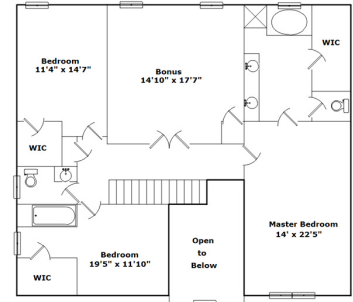

312 Amesbury lane - Easley, SC 29640