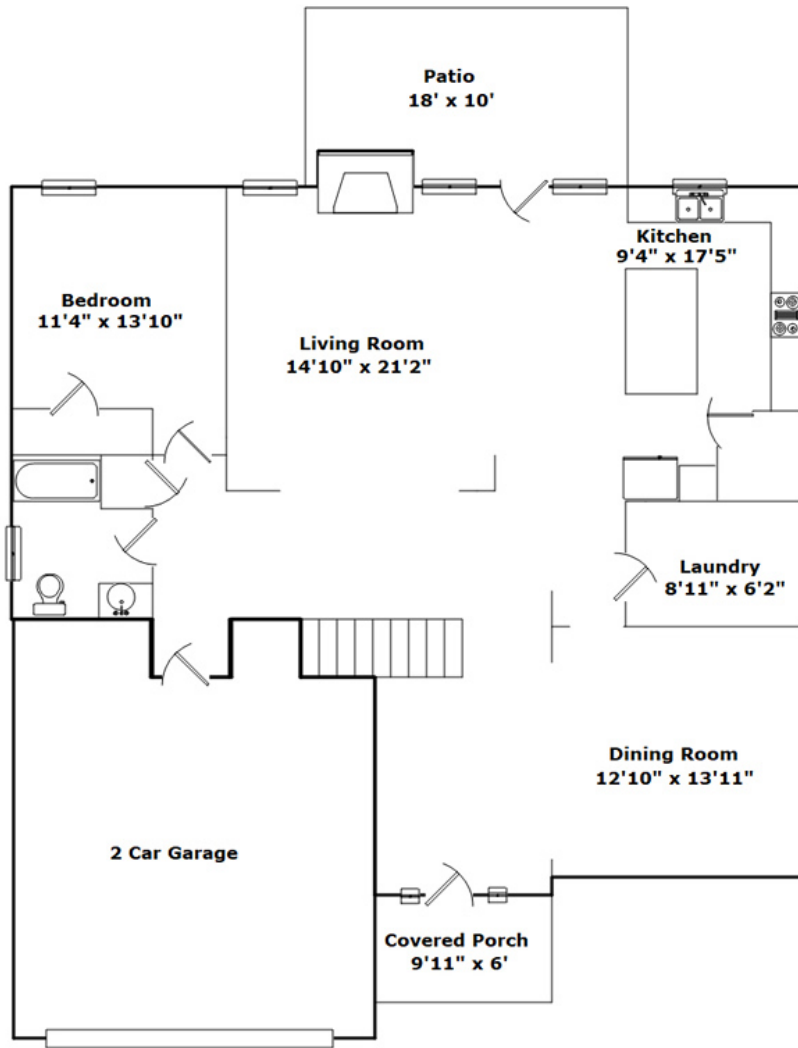

312 Amesbury lane - Easley, SC 29640

Drawn by: Look2 Home Marketing Upstate SC

View this floor plan online at
<http://www.look2homes.com/l2fp/floorplan/index.php?oid=15211>

Pam Merritt

Cell Phone: 864-607-8338

Pam@leonardibracken.com

<http://www.leonardibracken.com/>

Information is deemed reliable but not guaranteed!

**LEONARDI
BRACKEN**
REAL ESTATE