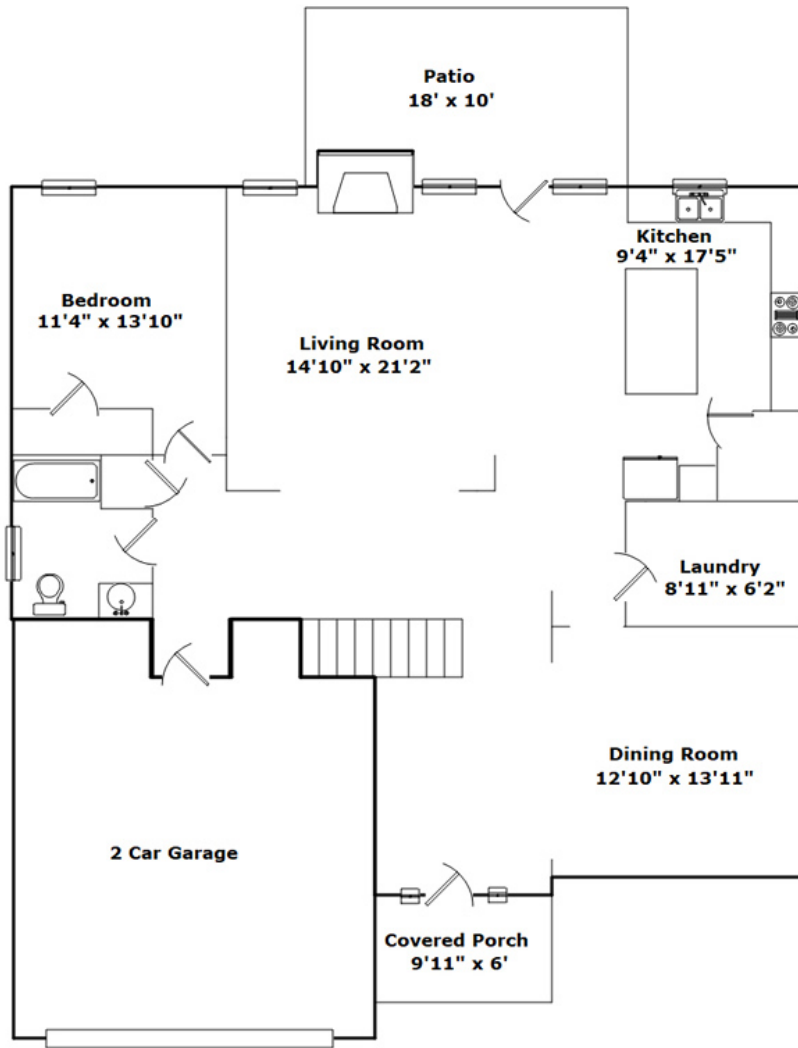

312 Amesbury lane - Easley, SC 29640

Presenting a beautiful home for your consideration!

Property Details

4 Bedroom(s)
3 Bath(s)

SQFT

Total	3042
Main Level	1468
Upper Level	1574
Garage	445

Pam Merritt

Cell Phone: 864-607-8338
Pam@leonardibracken.com
<http://www.leonardibracken.com/>

Information is deemed reliable but not guaranteed!

**LEONARDI
BRACKEN**
REAL ESTATE

312 Amesbury lane - Easley, SC 29640

Drawn by: Look2 Home Marketing Upstate SC

View this floor plan online at
<http://www.look2homes.com/l2fp/floorplan/index.php?oid=15211>