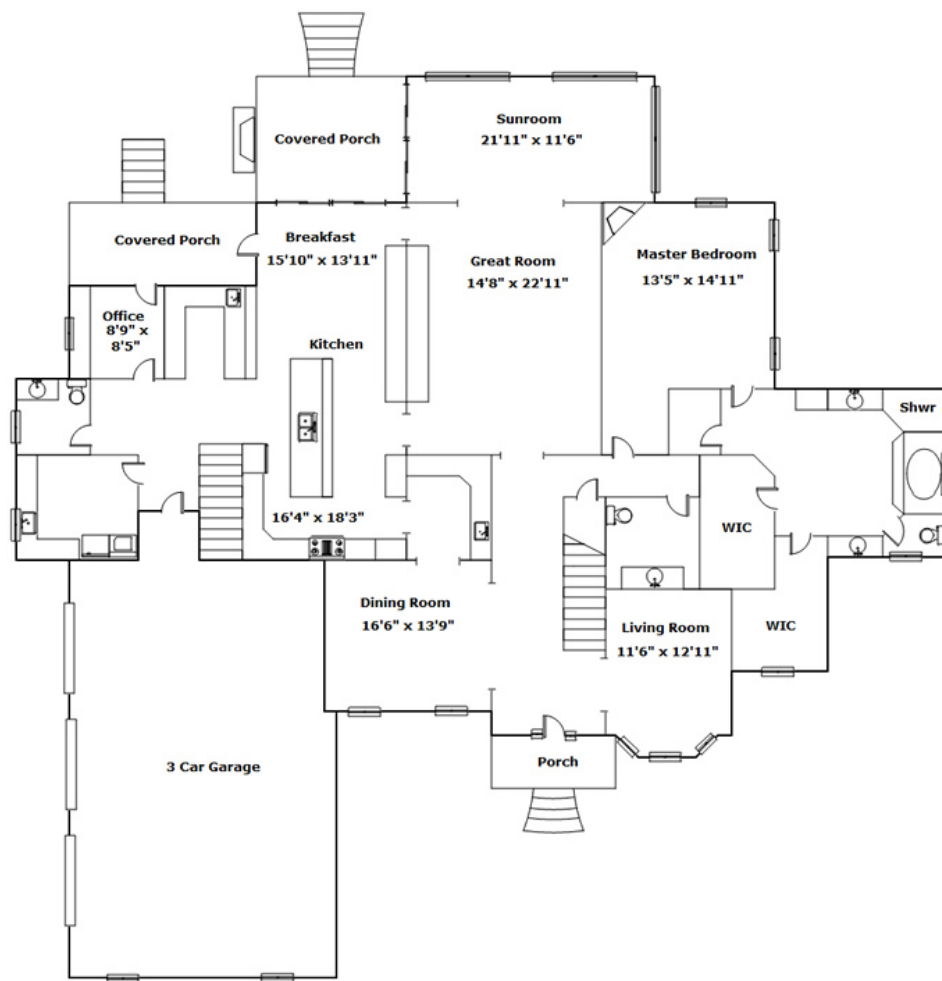

20 Sweetspire Dr - Elgin, SC 29045

Drawn by: Look2 Homes Columbia

View this floor plan online at
<http://www.look2homes.com/l2fp/floorplan/index.php?oid=14776>

Steve Applewhite
Cell Phone: 803-309-2023
slapplew@gmail.com
<http://www.applewhitehomes.com>

Information is deemed reliable but not guaranteed!

RESIDENTIAL BROKERAGE