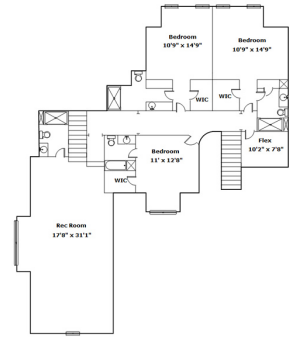

20 Sweetspire Dr - Elgin, SC 29045