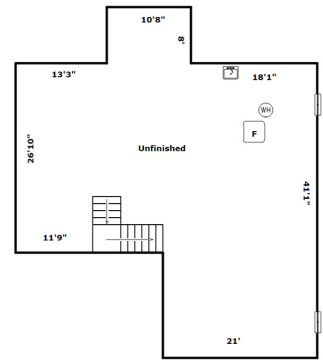

1505 County Road 875E - Metamora, IL 61548