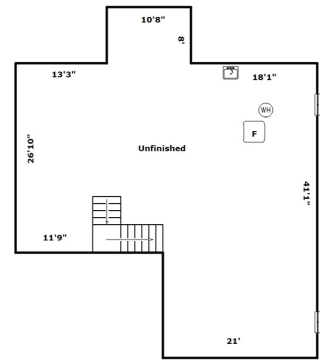

1505 County Road 875E - Metamora, IL 61548