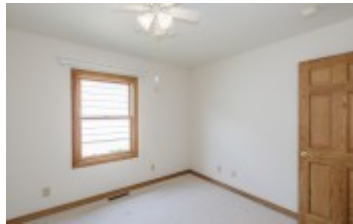

1505 County Road 875E - Metamora, IL 61548

Presenting a beautiful home for your consideration!

MLS# 1194085

Property Details

3 Bedroom(s)
2 Bath(s)

SQFT

Total	3195
Main Level	1608
Unfin Basement	1587
Garage	462