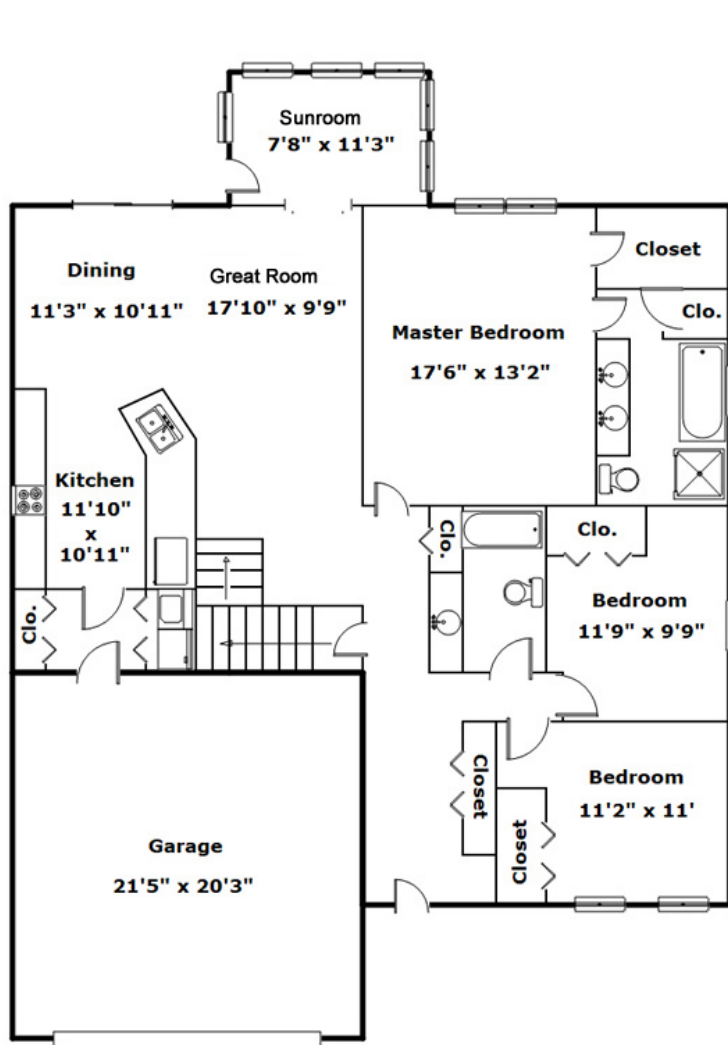

1505 County Road 875E - Metamora, IL 61548