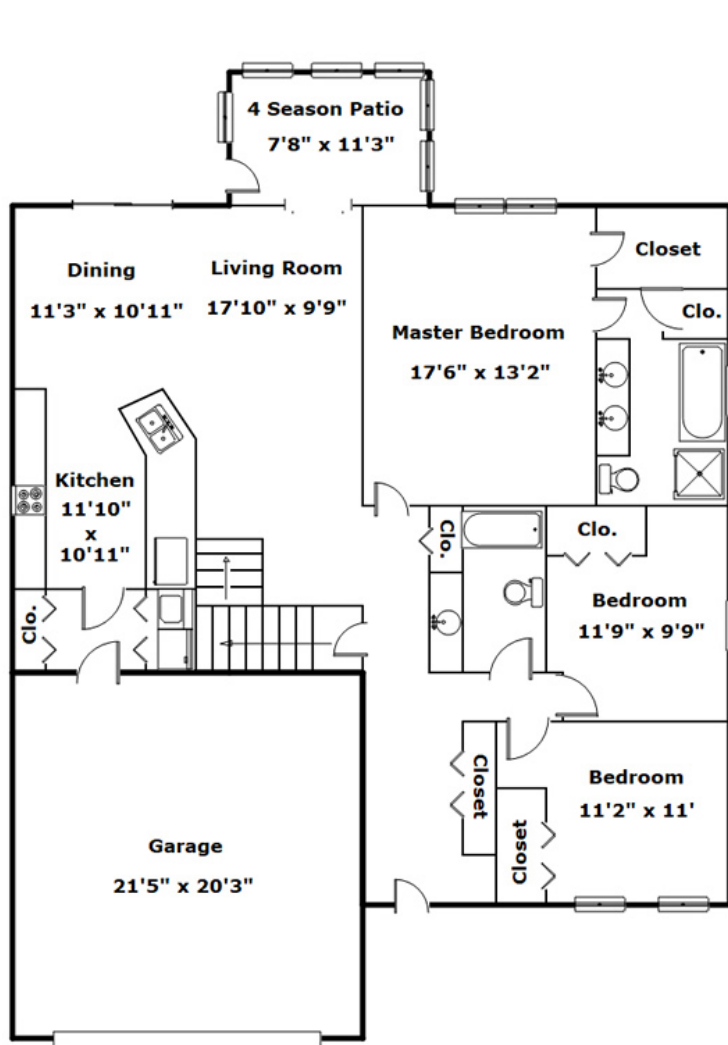

1505 County Road 875E - Metamora, IL 61548