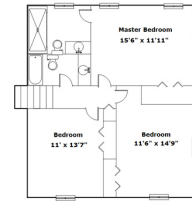

## SQFT

Total	2076
Main Level	1263
Upper Level	813
Garage	722

# 207 Shillingford Rd - Irmo, SC 29063

**Drawn by:** Look2 Homes Columbia

View this floor plan online at  
<http://www.look2homes.com/l2fp/floorplan/index.php?oid=14559>

**David DuPree**

Cell Phone: 803-414-1231