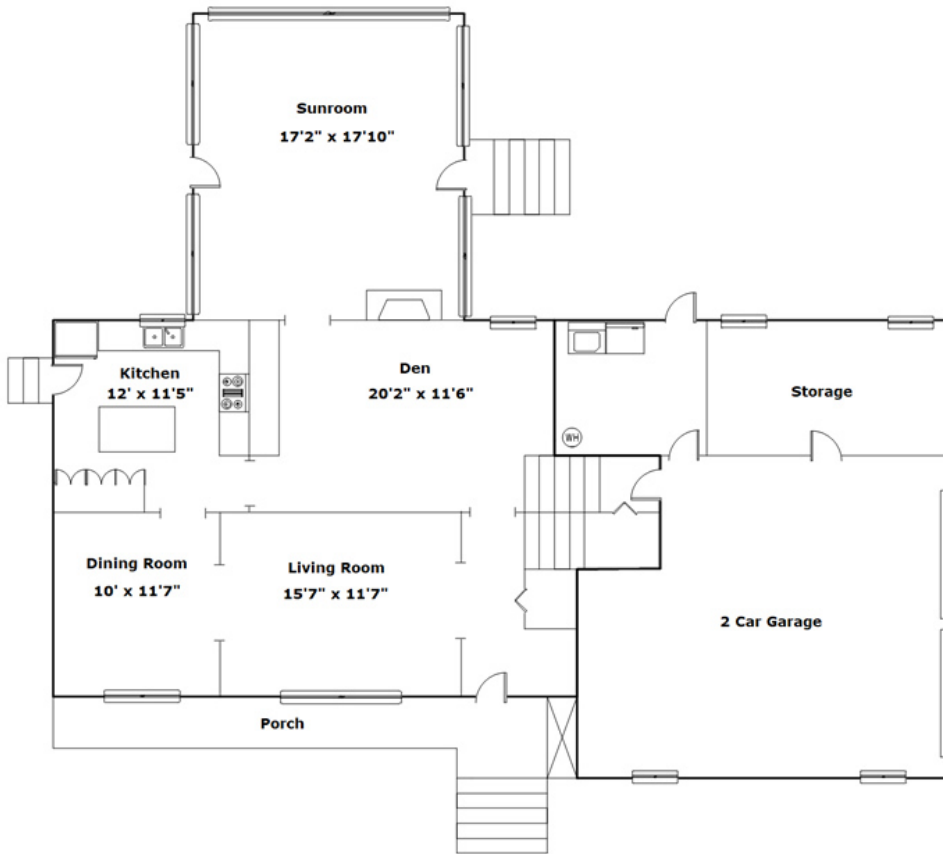

207 Shillingford Rd - Irmo, SC 29063

Presenting a beautiful home for your consideration!

Property Details

3 Bedroom(s)
2 Bath(s)

SQFT

Total	2076
Main Level	1263
Upper Level	813
Garage	722

David DuPree

Cell Phone: 803-414-1231
ddupree@bhhsmidlands.com
<http://https://www.ddupree.com/>

Information is deemed reliable but not guaranteed!

**BERKSHIRE
HATHAWAY**
HomeServices
Midlands Real Estate

207 Shillingford Rd - Irmo, SC 29063

Drawn by: Look2 Homes Columbia

View this floor plan online at
<http://www.look2homes.com/l2fp/floorplan/index.php?oid=14559>