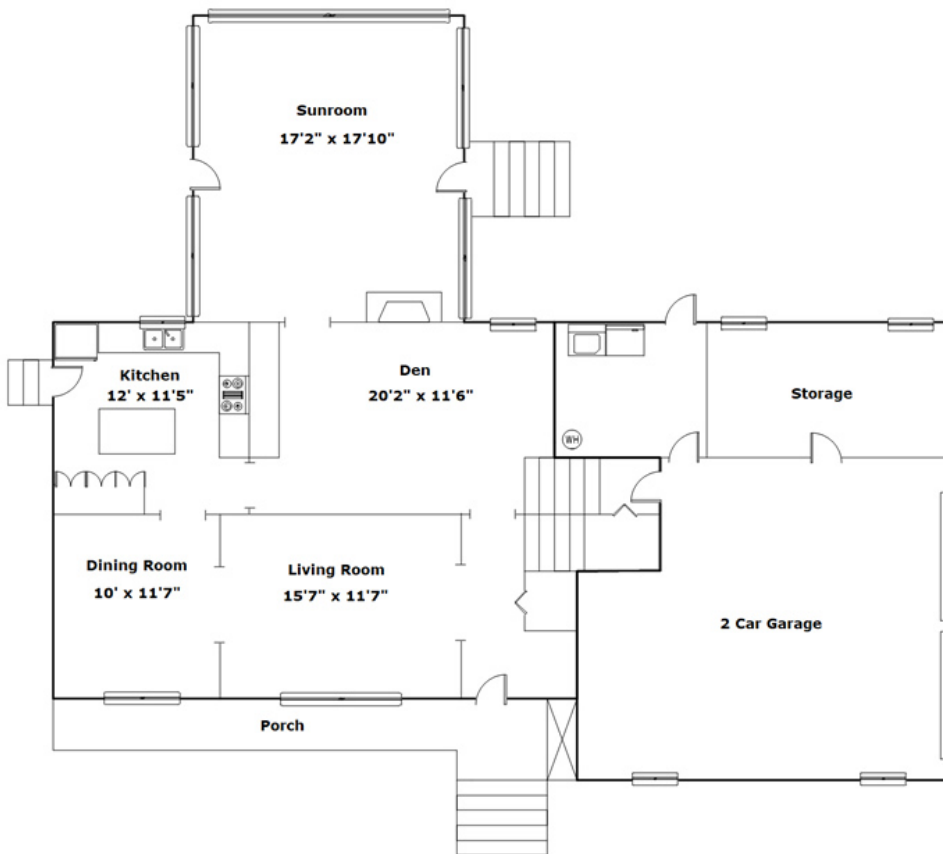

# 207 Shillingford Rd - Irmo, SC 29063

**Drawn by:** Look2 Homes Columbia

View this floor plan online at  
<http://www.look2homes.com/l2fp/floorplan/index.php?oid=14559>

**David DuPree**

Cell Phone: 803-414-1231