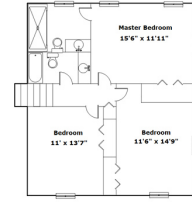

207 Shillingford Rd - Irmo, SC 29063