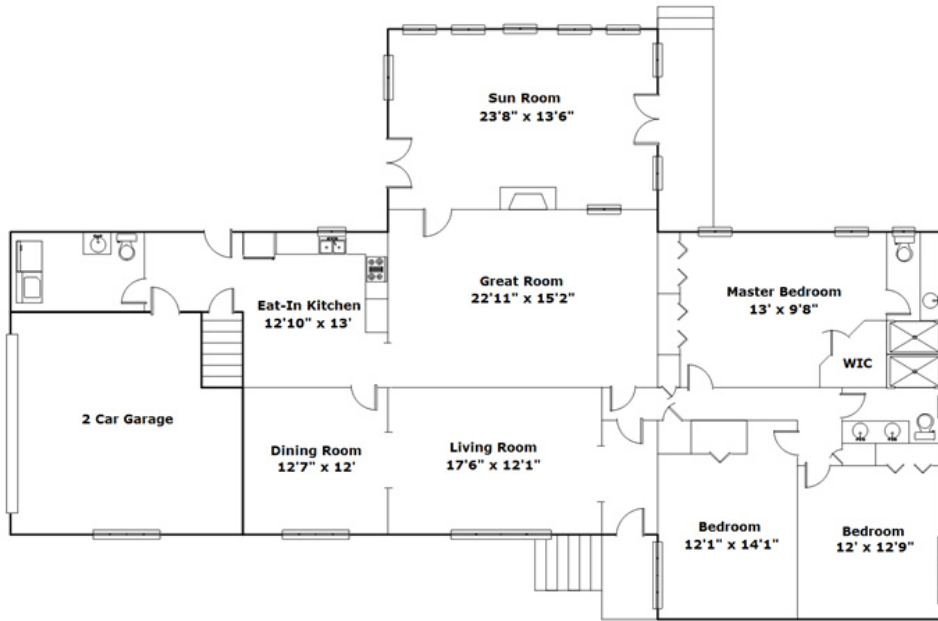

1335 Country Squire Dr - Columbia, SC 29212

Drawn by: Look2 Homes Columbia

View this floor plan online at

<http://www.look2homes.com/l2fp/floorplan/index.php?oid=12351>

Office Phone: 803-781-1623

Cell Phone: 803-528-1260

sellbuylou@gmail.com

Information is deemed reliable but not guaranteed!