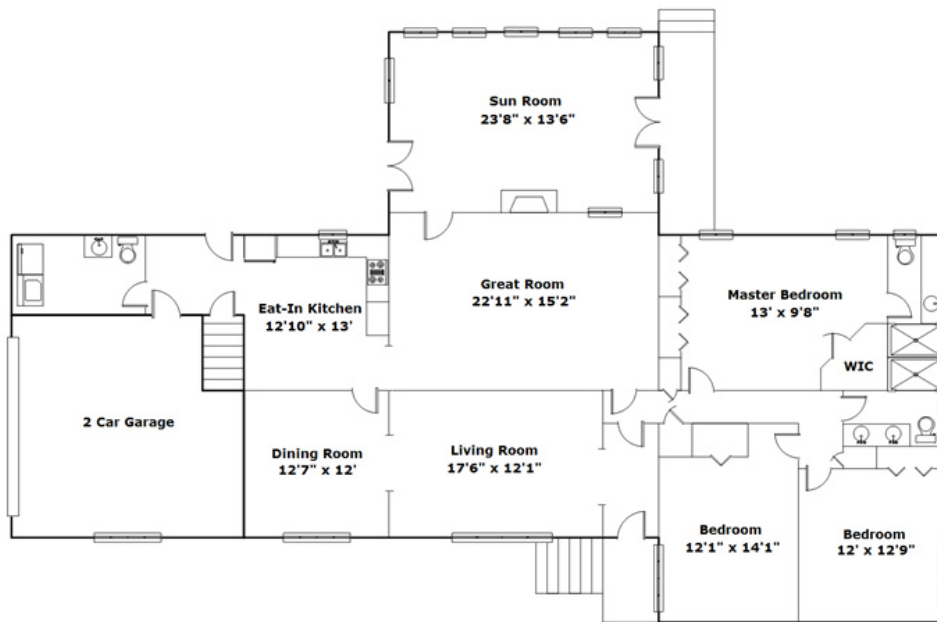

1335 Country Squire Dr - Columbia, SC 29212

Drawn by: Look2 Homes Columbia

View this floor plan online at

<http://www.look2homes.com/l2fp/floorplan/index.php?oid=12351>

Office Phone: 803-781-1623

Cell Phone: 803-528-1260

sellbuylou@gmail.com

Information is deemed reliable but not guaranteed!