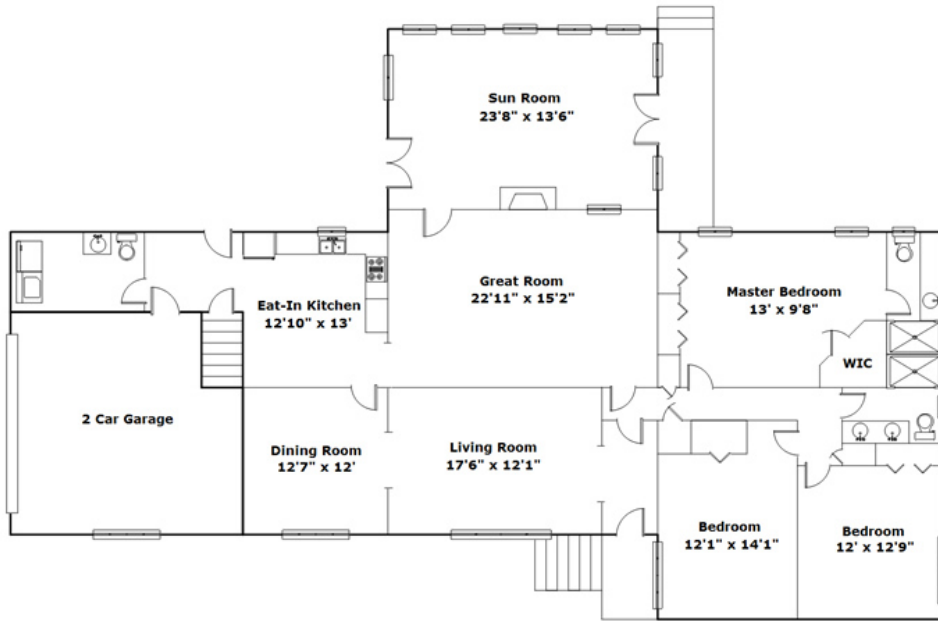

1335 Country Squire Dr - Columbia, SC 29212

Drawn by: Look2 Homes Columbia

View this floor plan online at
<http://www.look2homes.com/l2fp/floorplan/index.php?oid=12351>

Lou Norman

Office Phone: 803-781-1623

Cell Phone: 803-528-1260

sellbuylou@gmail.com

Information is deemed reliable but not guaranteed!