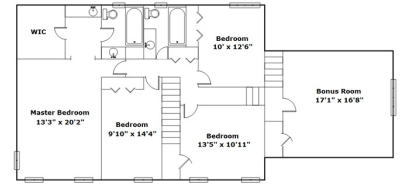

8 E Bend Ct - Columbia, SC 29223

Presenting a beautiful home for your consideration!

Property Details

4 Bedroom(s)
2 Bath(s)
1 Half Bath(s)

SQFT

Total	2800
Main Level	1239
Upper Level	1561
Garage	625

Buddy Lewis

Drawn by: Look2 Homes Columbia

View this floor plan online at
<http://www.look2homes.com/l2fp/floorplan/index.php?oid=12349>

Buddy Lewis

Office Phone: 803-788-1450

Cell Phone: 803-960-7108

buddy@buddylewis.com