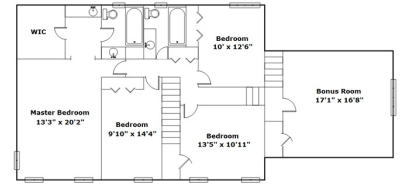

8 E Bend Ct - Columbia, SC 29223

Drawn by: Look2 Homes Columbia

View this floor plan online at
<http://www.look2homes.com/l2fp/floorplan/index.php?oid=12349>