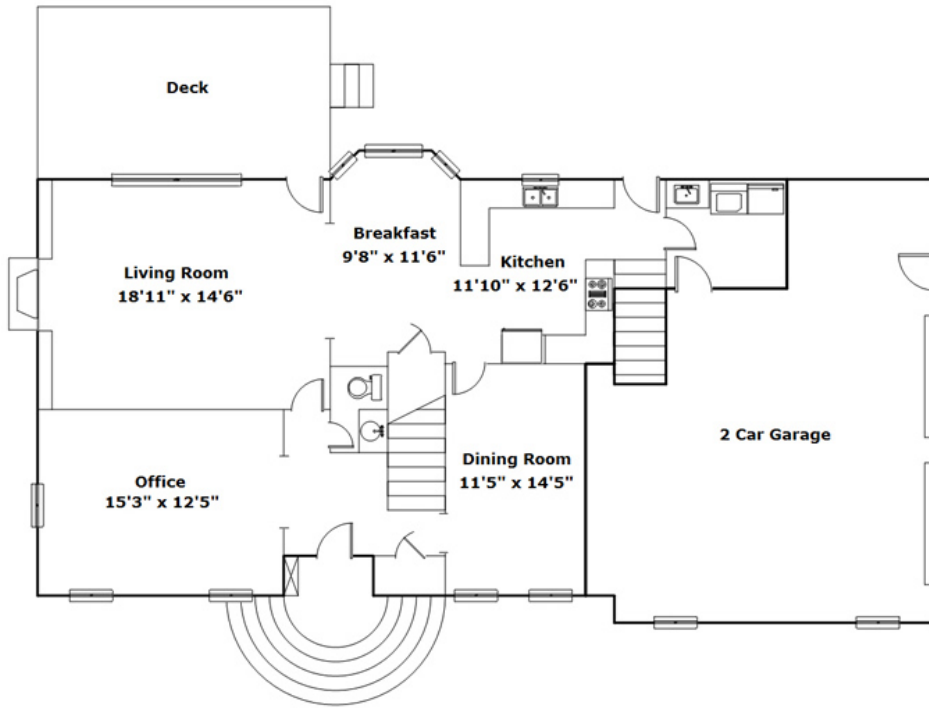

8 E Bend Ct - Columbia, SC 29223

Presenting a beautiful home for your consideration!

Property Details

4 Bedroom(s)
2 Bath(s)
1 Half Bath(s)

SQFT

Total	2800
Main Level	1239
Upper Level	1561
Garage	625

Buddy Lewis

Drawn by: Look2 Homes Columbia

View this floor plan online at
<http://www.look2homes.com/l2fp/floorplan/index.php?oid=12349>

Buddy Lewis

Office Phone: 803-788-1450

Cell Phone: 803-960-7108

buddy@buddylewis.com