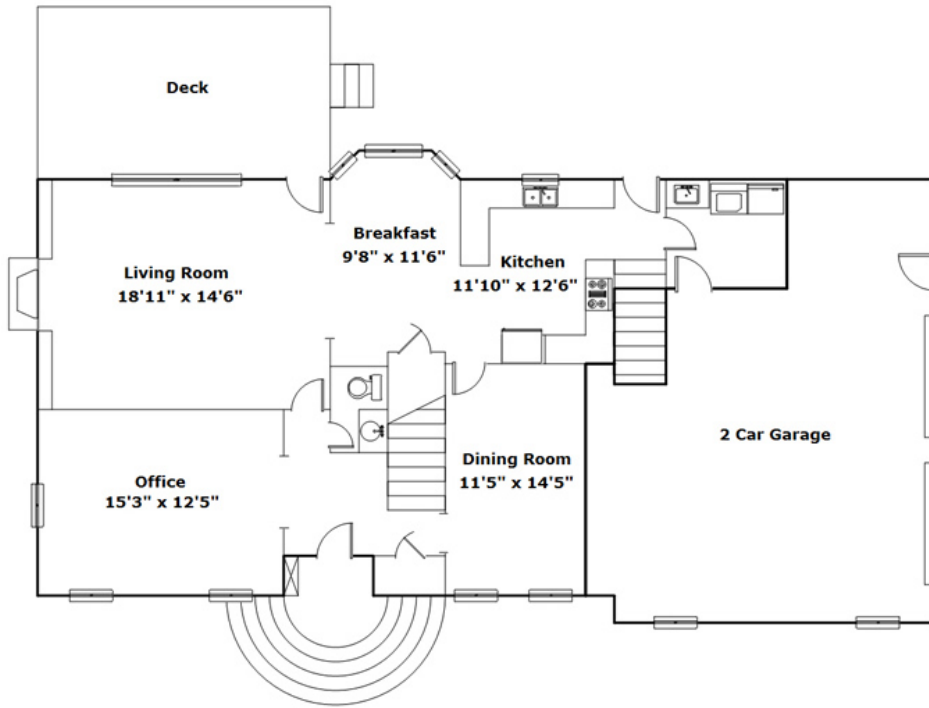

8 E Bend Ct - Columbia, SC 29223

Drawn by: Look2 Homes Columbia

View this floor plan online at
<http://www.look2homes.com/l2fp/floorplan/index.php?oid=12349>

Buddy Lewis

Office Phone: 803-788-1450

Cell Phone: 803-960-7108

buddy@buddylewis.com

<http://www.buddylewis.com>

Information is deemed reliable but not guaranteed!

RESIDENTIAL BROKERAGE