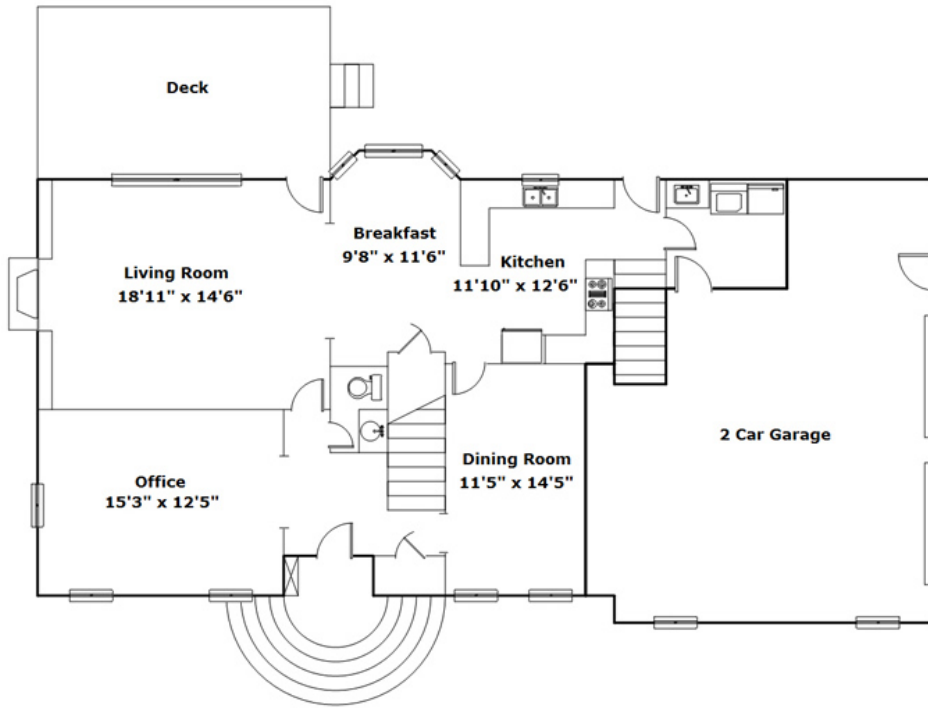

8 E Bend Ct - Columbia, SC 29223

Drawn by: Look2 Homes Columbia

View this floor plan online at
<http://www.look2homes.com/l2fp/floorplan/index.php?oid=12349>

Buddy Lewis

Office Phone: 803-788-1450

Cell Phone: 803-960-7108

buddy@buddylewis.com

<http://www.buddylewis.com>

Information is deemed reliable but not guaranteed!

RESIDENTIAL BROKERAGE