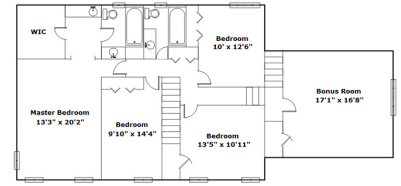

8 E Bend Ct - Columbia, SC 29223

Drawn by: Look2 Homes Columbia

View this floor plan online at
<http://www.look2homes.com/l2fp/floorplan/index.php?oid=12349>