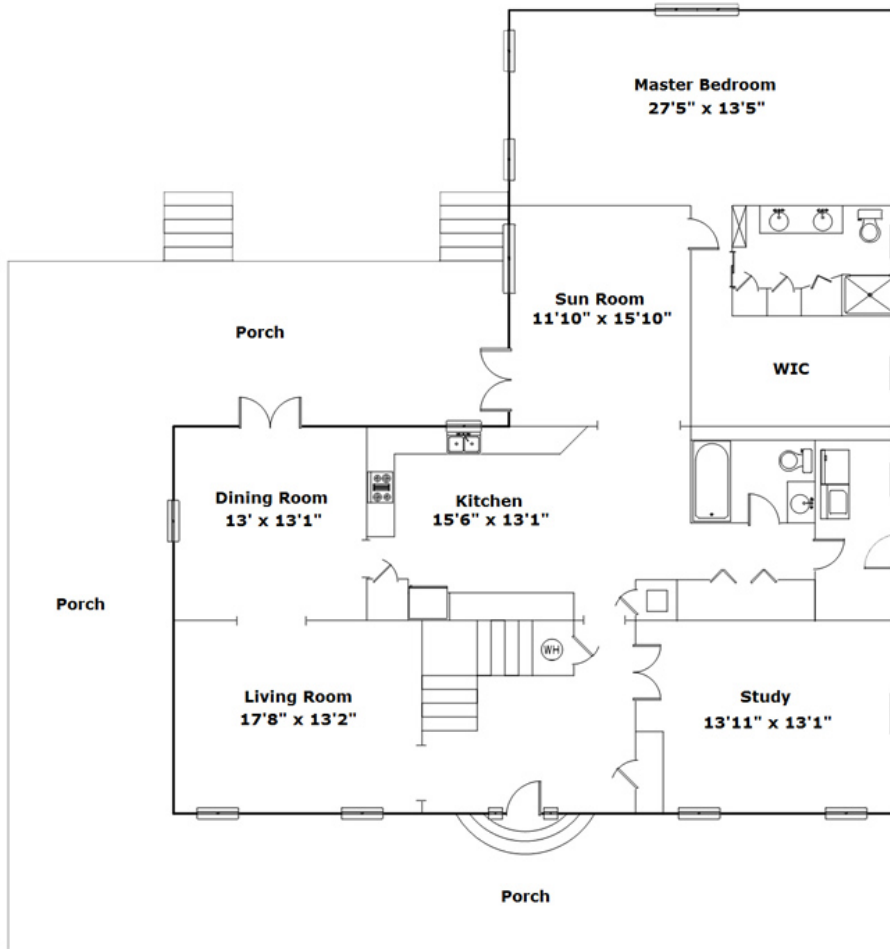

Drawn by: Look2 Homes Columbia

View this floor plan online at
<http://www.look2homes.com/l2fp/floorplan/index.php?oid=12339>

Ray Stoudemire

Office Phone: 803-957-5566

Cell Phone: 803-960-3083

ray@raystoudemire.com

<http://www.raystoudemire.com>

RESIDENTIAL BROKERAGE

Information is deemed reliable but not guaranteed!