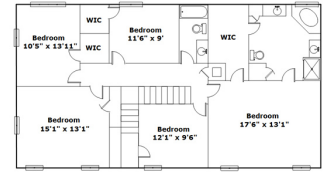

Drawn by: Look2 Homes Columbia

View this floor plan online at
<http://www.look2homes.com/l2fp/floorplan/index.php?oid=12339>

Ray Stoudemire
Office Phone: 803-957-5566
Cell Phone: 803-960-3083
ray@raystoudemire.com
<http://www.raystoudemire.com>

RESIDENTIAL BROKERAGE

Information is deemed reliable but not guaranteed!