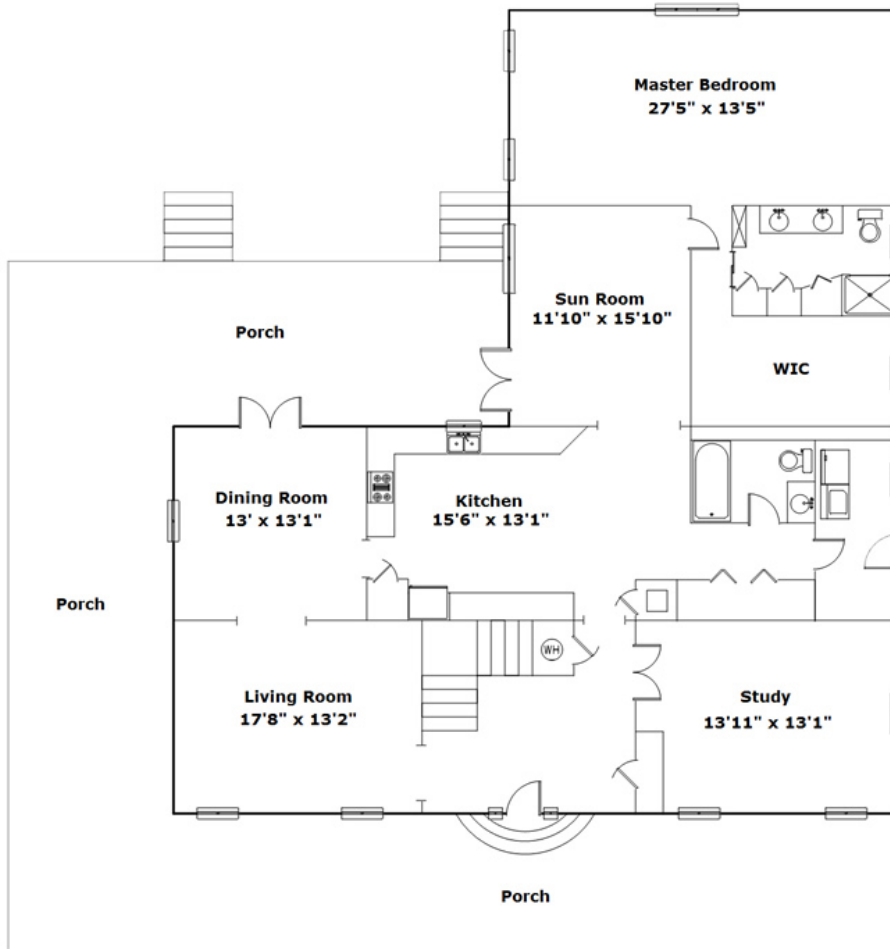

Drawn by: Look2 Homes Columbia

View this floor plan online at
<http://www.look2homes.com/l2fp/floorplan/index.php?oid=12339>

Ray Stoudemire

Office Phone: 803-957-5566

Cell Phone: 803-960-3083

ray@raystoudemire.com

<http://www.raystoudemire.com>

Information is deemed reliable but not guaranteed!

RESIDENTIAL BROKERAGE