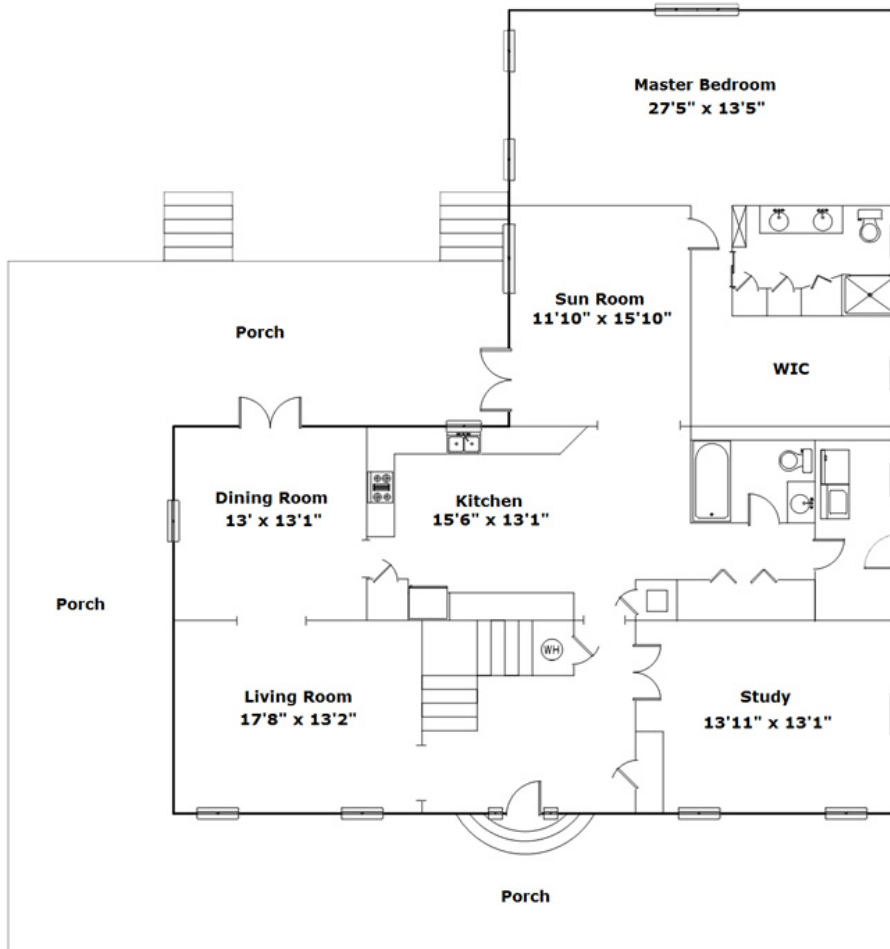

Drawn by: Look2 Homes Columbia

View this floor plan online at
<http://www.look2homes.com/l2fp/floorplan/index.php?oid=12339>

Ray Stoudemire
Office Phone: 803-957-5566
Cell Phone: 803-960-3083
ray@raystoudemire.com
<http://www.raystoudemire.com>

RESIDENTIAL BROKERAGE

Information is deemed reliable but not guaranteed!