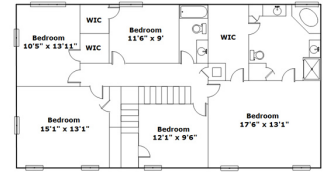

Drawn by: Look2 Homes Columbia

View this floor plan online at
<http://www.look2homes.com/l2fp/floorplan/index.php?oid=12339>

Ray Stoudemire

Office Phone: 803-957-5566

Cell Phone: 803-960-3083

ray@raystoudemire.com

<http://www.raystoudemire.com>

Information is deemed reliable but not guaranteed!

RESIDENTIAL BROKERAGE