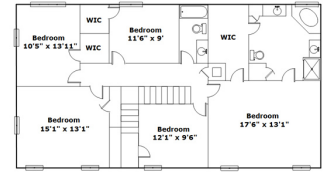

Drawn by: Look2 Homes Columbia

View this floor plan online at
<http://www.look2homes.com/l2fp/floorplan/index.php?oid=12339>

Ray Stoudemire

Office Phone: 803-957-5566

Cell Phone: 803-960-3083

ray@raystoudemire.com

<http://www.raystoudemire.com>

RESIDENTIAL BROKERAGE

Information is deemed reliable but not guaranteed!