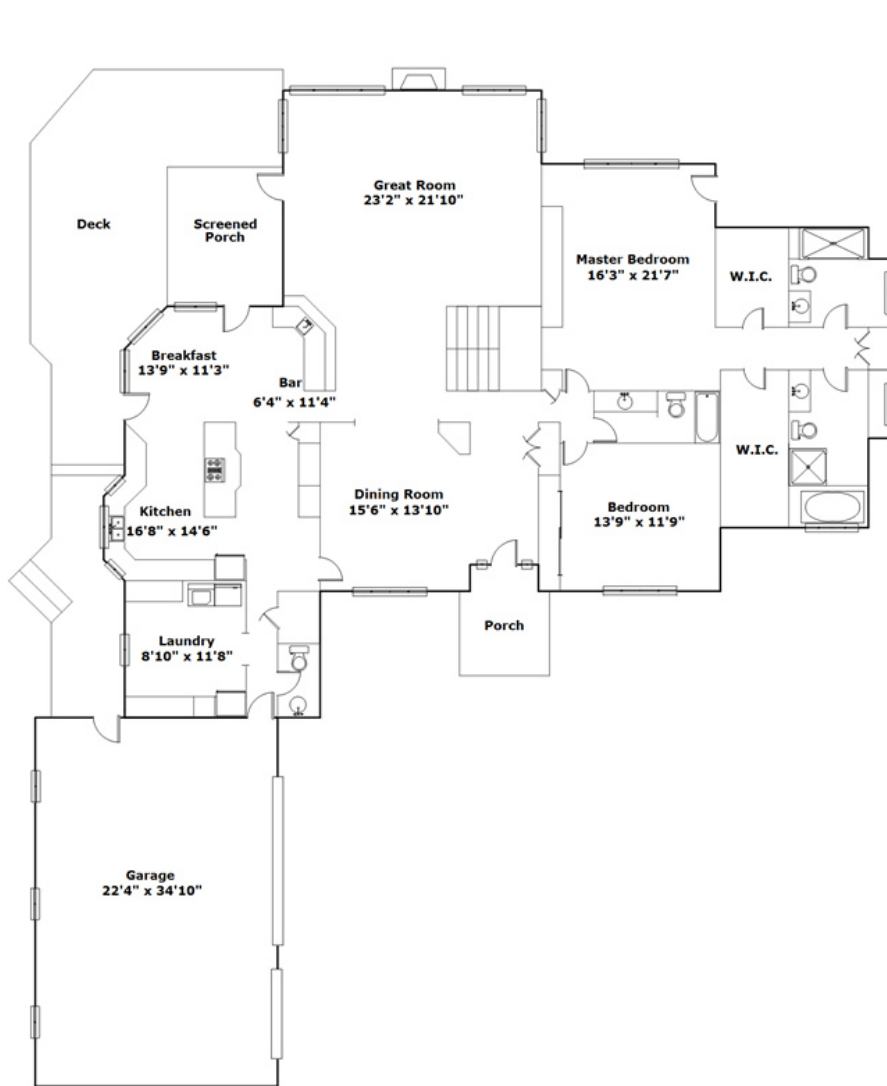

13 Jennycliffe - Clarkson Valley, MO 63005