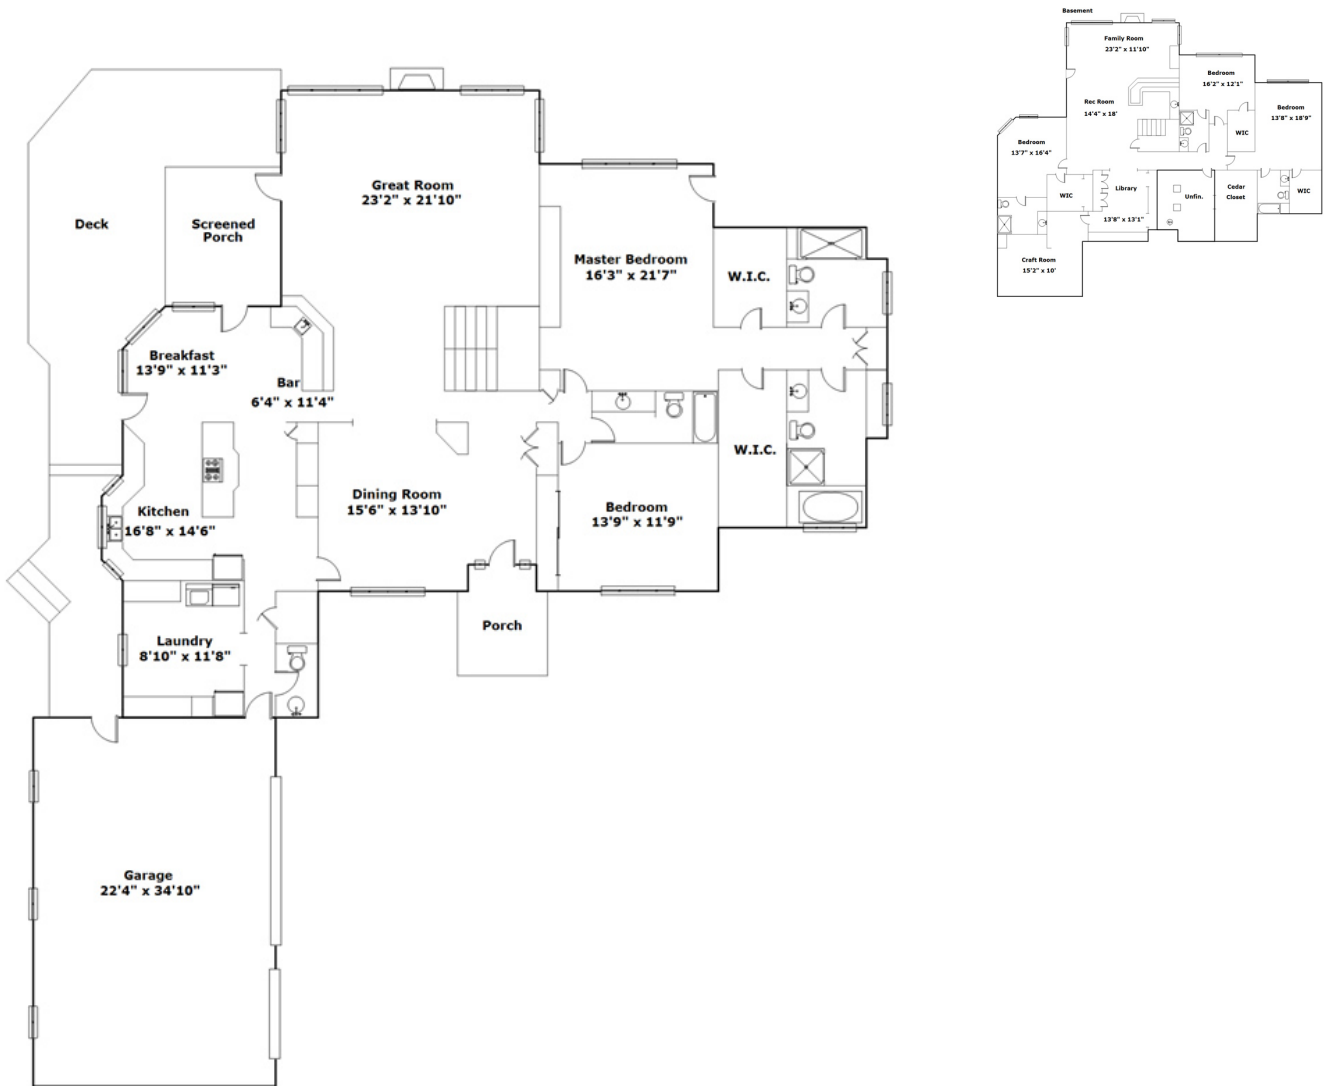

13 Jennycliffe - Clarkson Valley, MO 63005