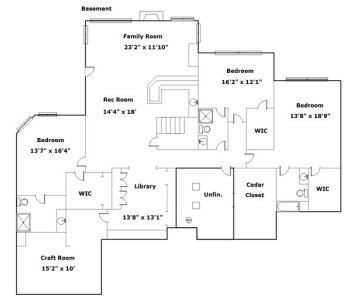

13 Jennycliffe - Clarkson Valley, MO 63005