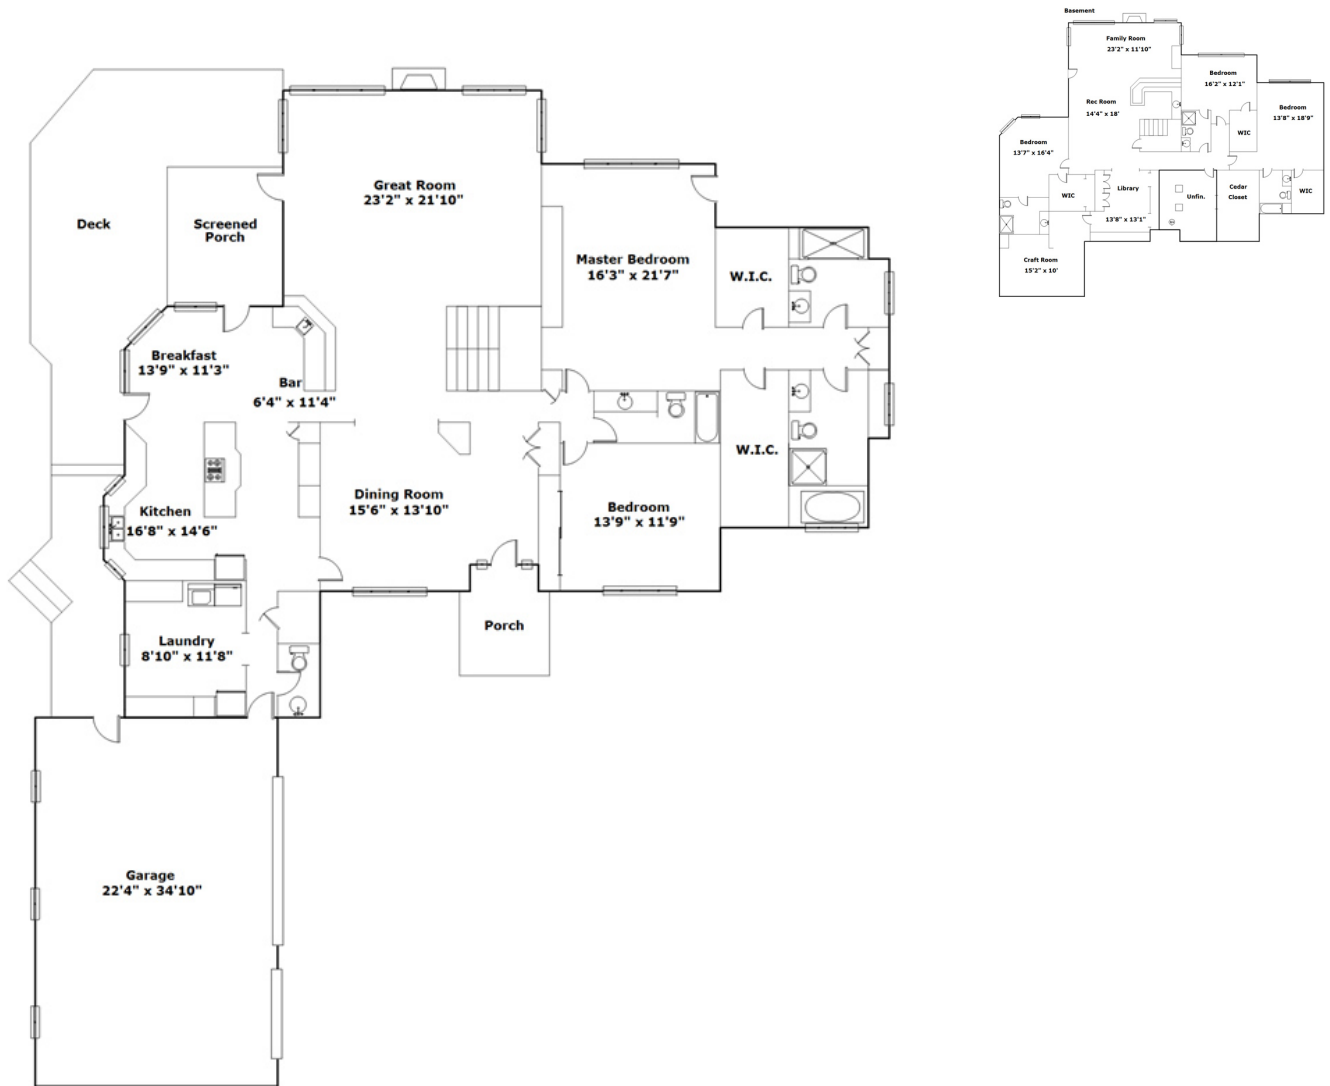

13 Jennycliffe - Clarkson Valley, MO 63005