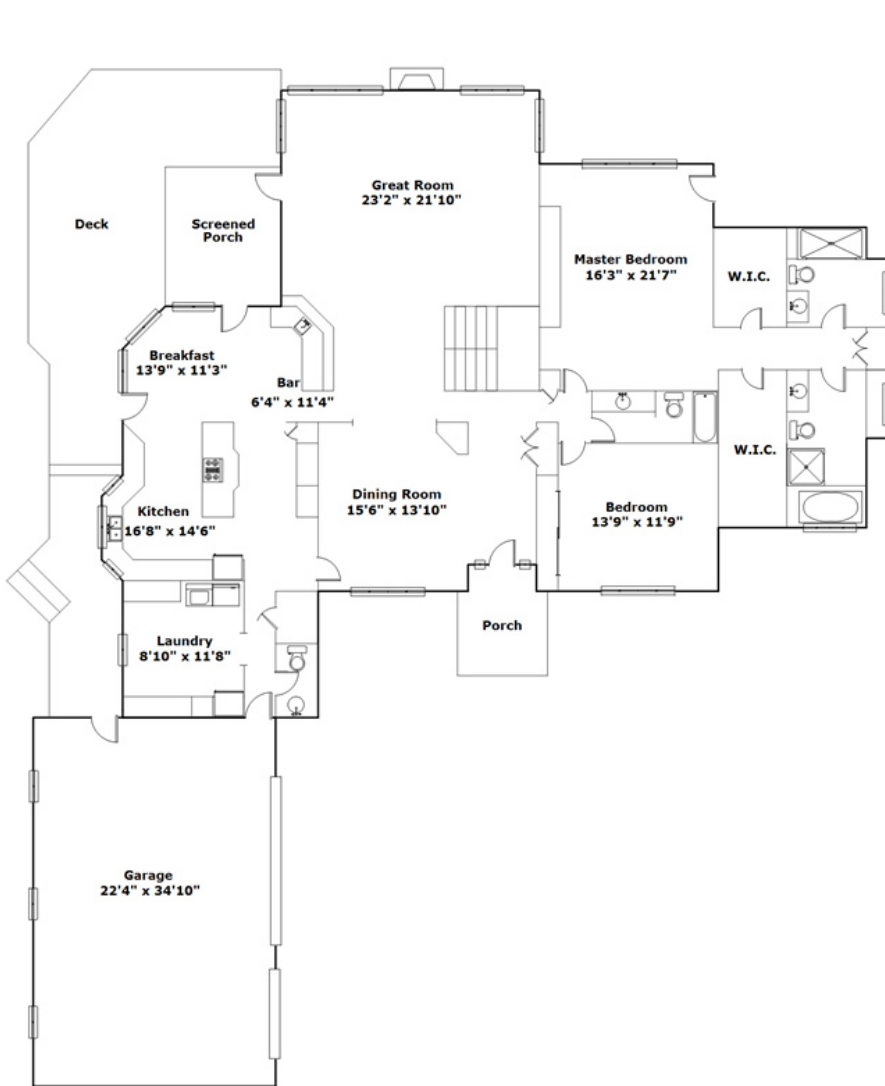

13 Jennycliffe - Clarkson Valley, MO 63005