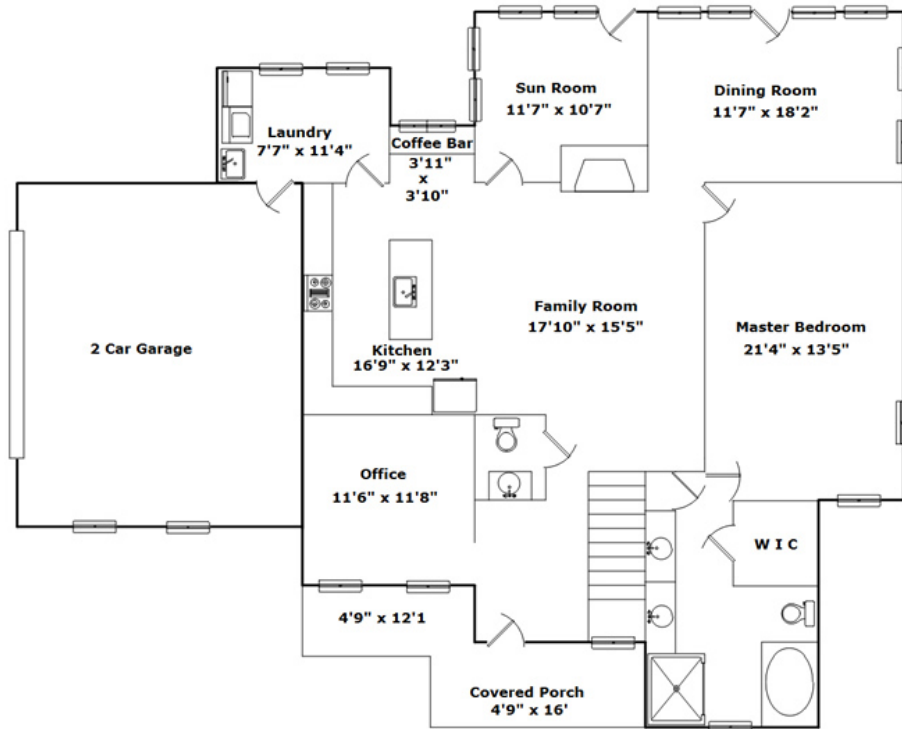

216 Creek Falls Crossing - Easley, SC 29640