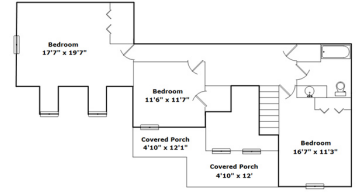

## Property Details

4 Bedroom(s)  
2 Bath(s)  
1 Half Bath(s)

## SQFT

Total	2709
Main Level	1815
Upper Level	894
Garage	485

**Val Hubber**

Cell Phone: 864-915-2834  
Val.Hubber@allentate.com  
<http://www.valhubber.com>

Information is deemed reliable but not guaranteed!

# 216 Creek Falls Crossing - Easley, SC 29640

**Drawn by:** Billy Coracy

View this floor plan online at  
<http://www.look2homes.com/l2fp/floorplan/index.php?oid=12278>

**Val Hubber**

Cell Phone: 864-915-2834