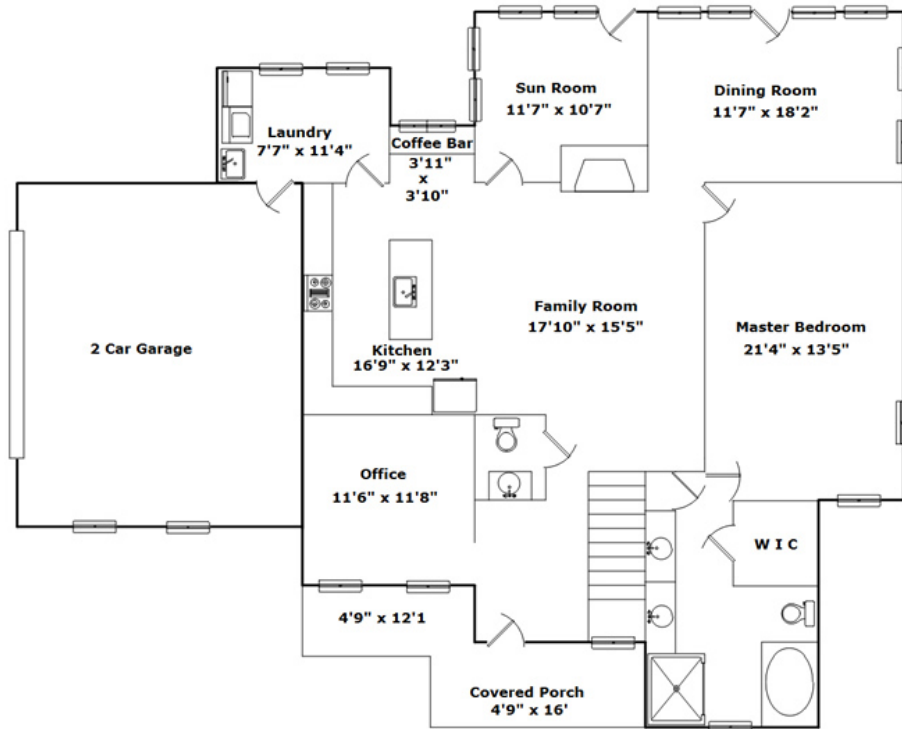

## Property Details

4 Bedroom(s)  
2 Bath(s)  
1 Half Bath(s)

## SQFT

Total	2709
Main Level	1815
Upper Level	894
Garage	485

**Val Hubber**

Cell Phone: 864-915-2834  
Val.Hubber@allentate.com  
<http://www.valhubber.com>

Information is deemed reliable but not guaranteed!

# 216 Creek Falls Crossing - Easley, SC 29640

**Drawn by:** Billy Coracy

View this floor plan online at  
<http://www.look2homes.com/l2fp/floorplan/index.php?oid=12278>

**Val Hubber**

Cell Phone: 864-915-2834