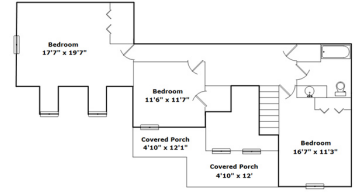

216 Creek Falls Crossing - Easley, SC 29640

Drawn by: Billy Coracy

View this floor plan online at
<http://www.look2homes.com/l2fp/floorplan/index.php?oid=12278>

Val Hubber

Cell Phone: 864-915-2834

Val.Hubber@allentate.com