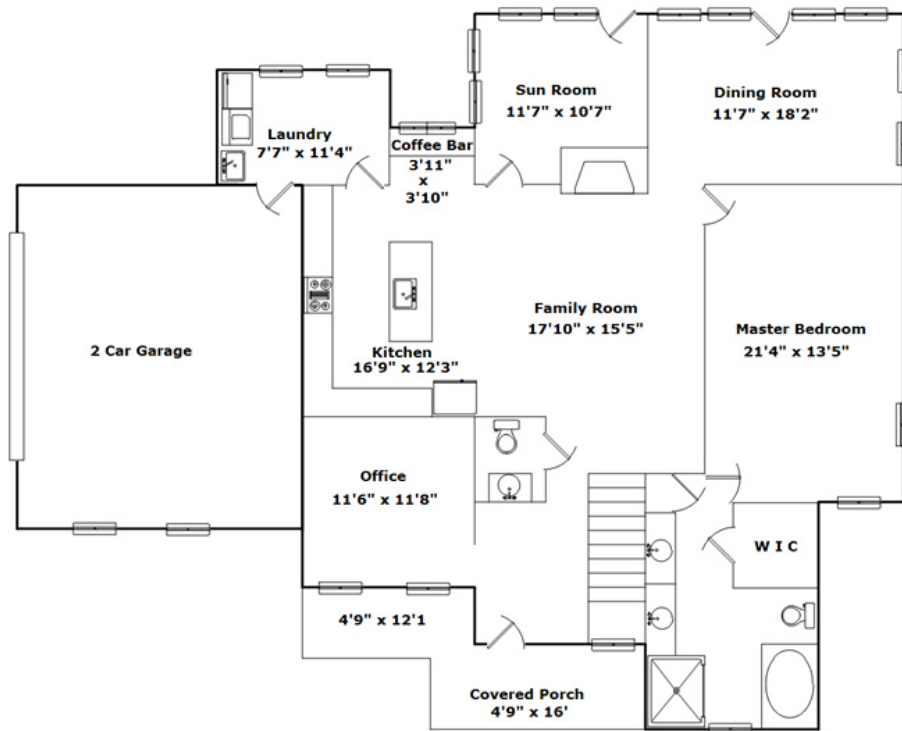

216 Creek Falls Crossing - Easley, SC 29640