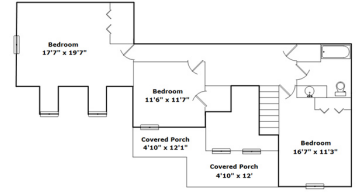

216 Creek Falls Crossing - Easley, SC 29640